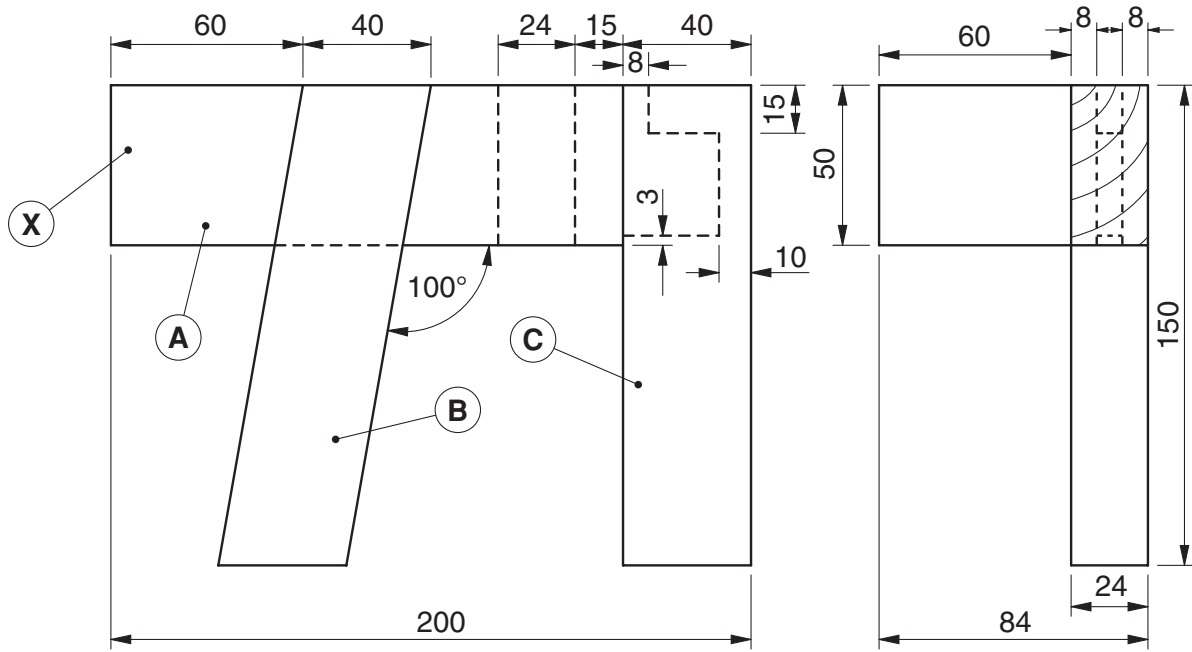

Permission to reproduce items where third-party owned material protected by copyright is included has been sought and cleared where possible. Every reasonable effort has been made by the publisher (UCLES) to trace copyright holders, but if any items requiring clearance have unwittingly been included, the publisher will be pleased to make amends at the earliest possible opportunity.

University of Cambridge International Examinations is part of the University of Cambridge Local Examinations Syndicate (UCLES), which is itself a department of the University of Cambridge.