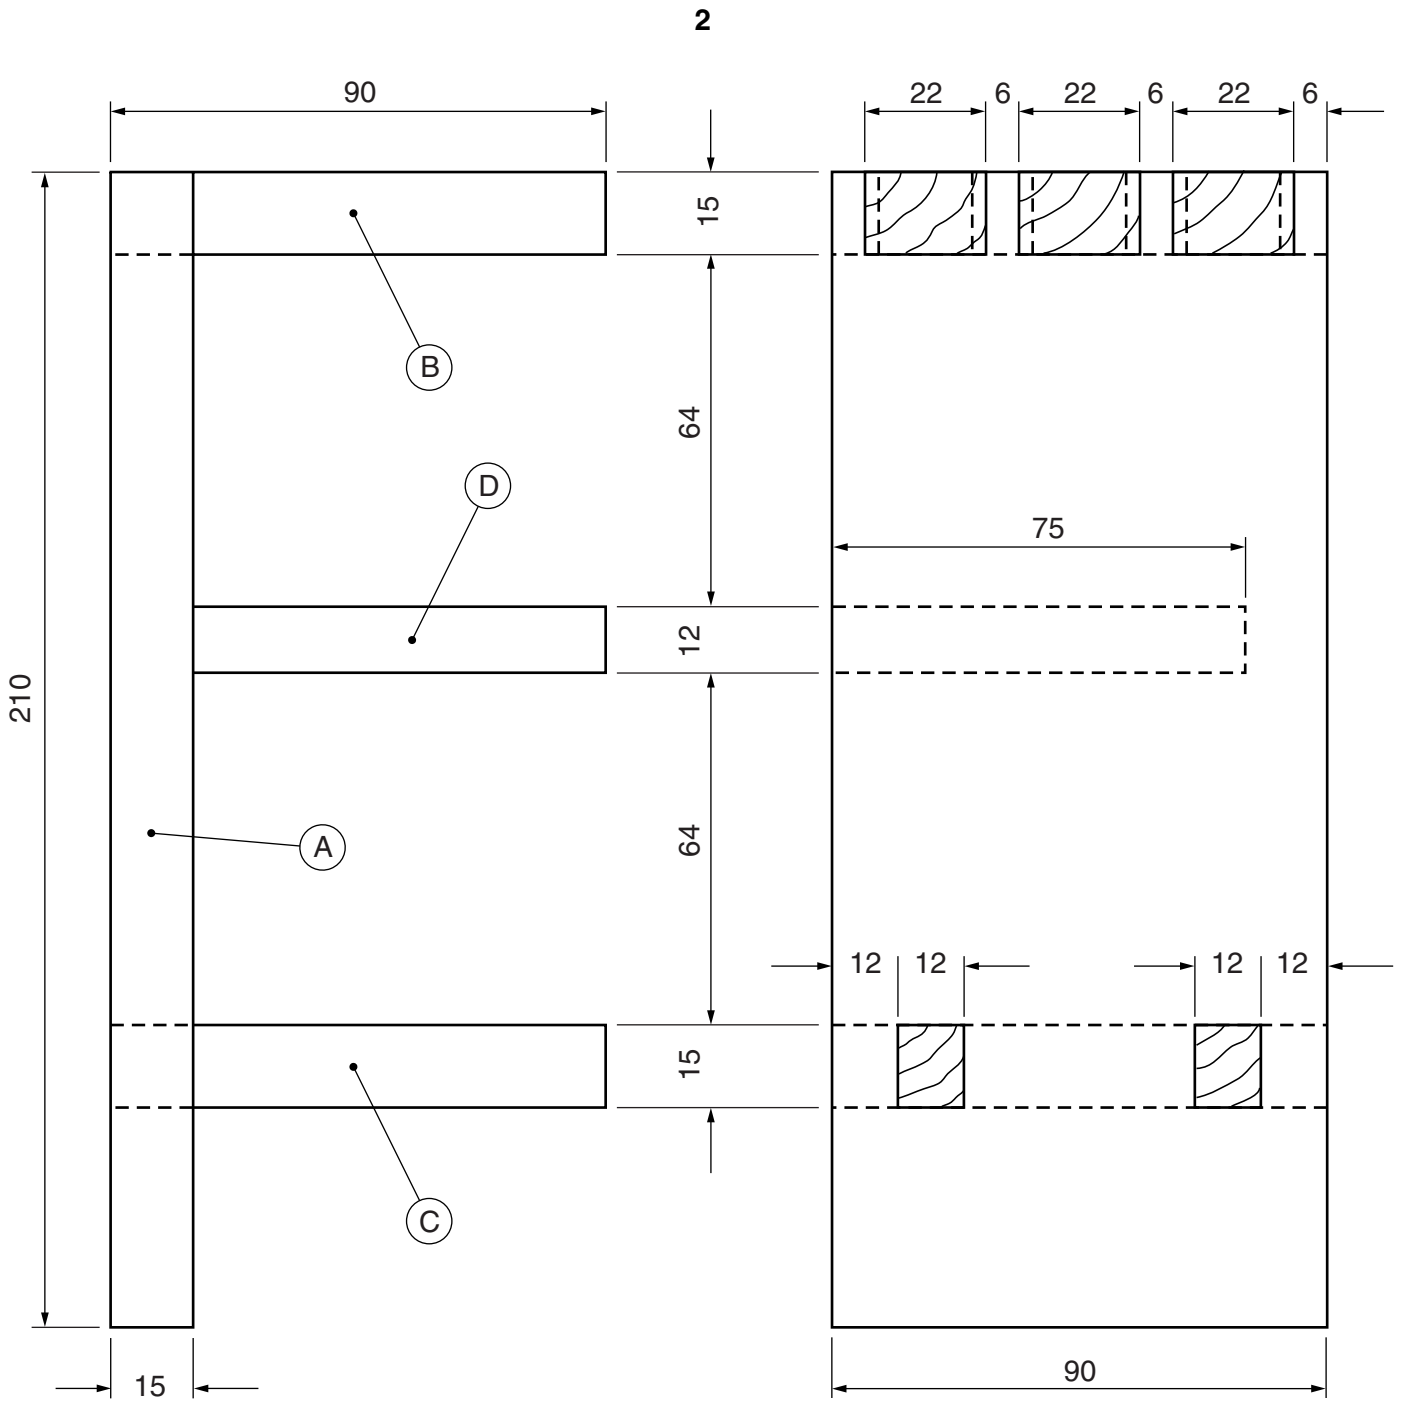

CAMBRIDGE INTERNATIONAL EXAMINATIONS
General Certificate of Education Ordinary Level

WOODWORK

6030/02

Paper 2 Practical Test

October/November 2003

INSERT

3 hours

This document consists of 2 printed pages.

A WALL CABINET