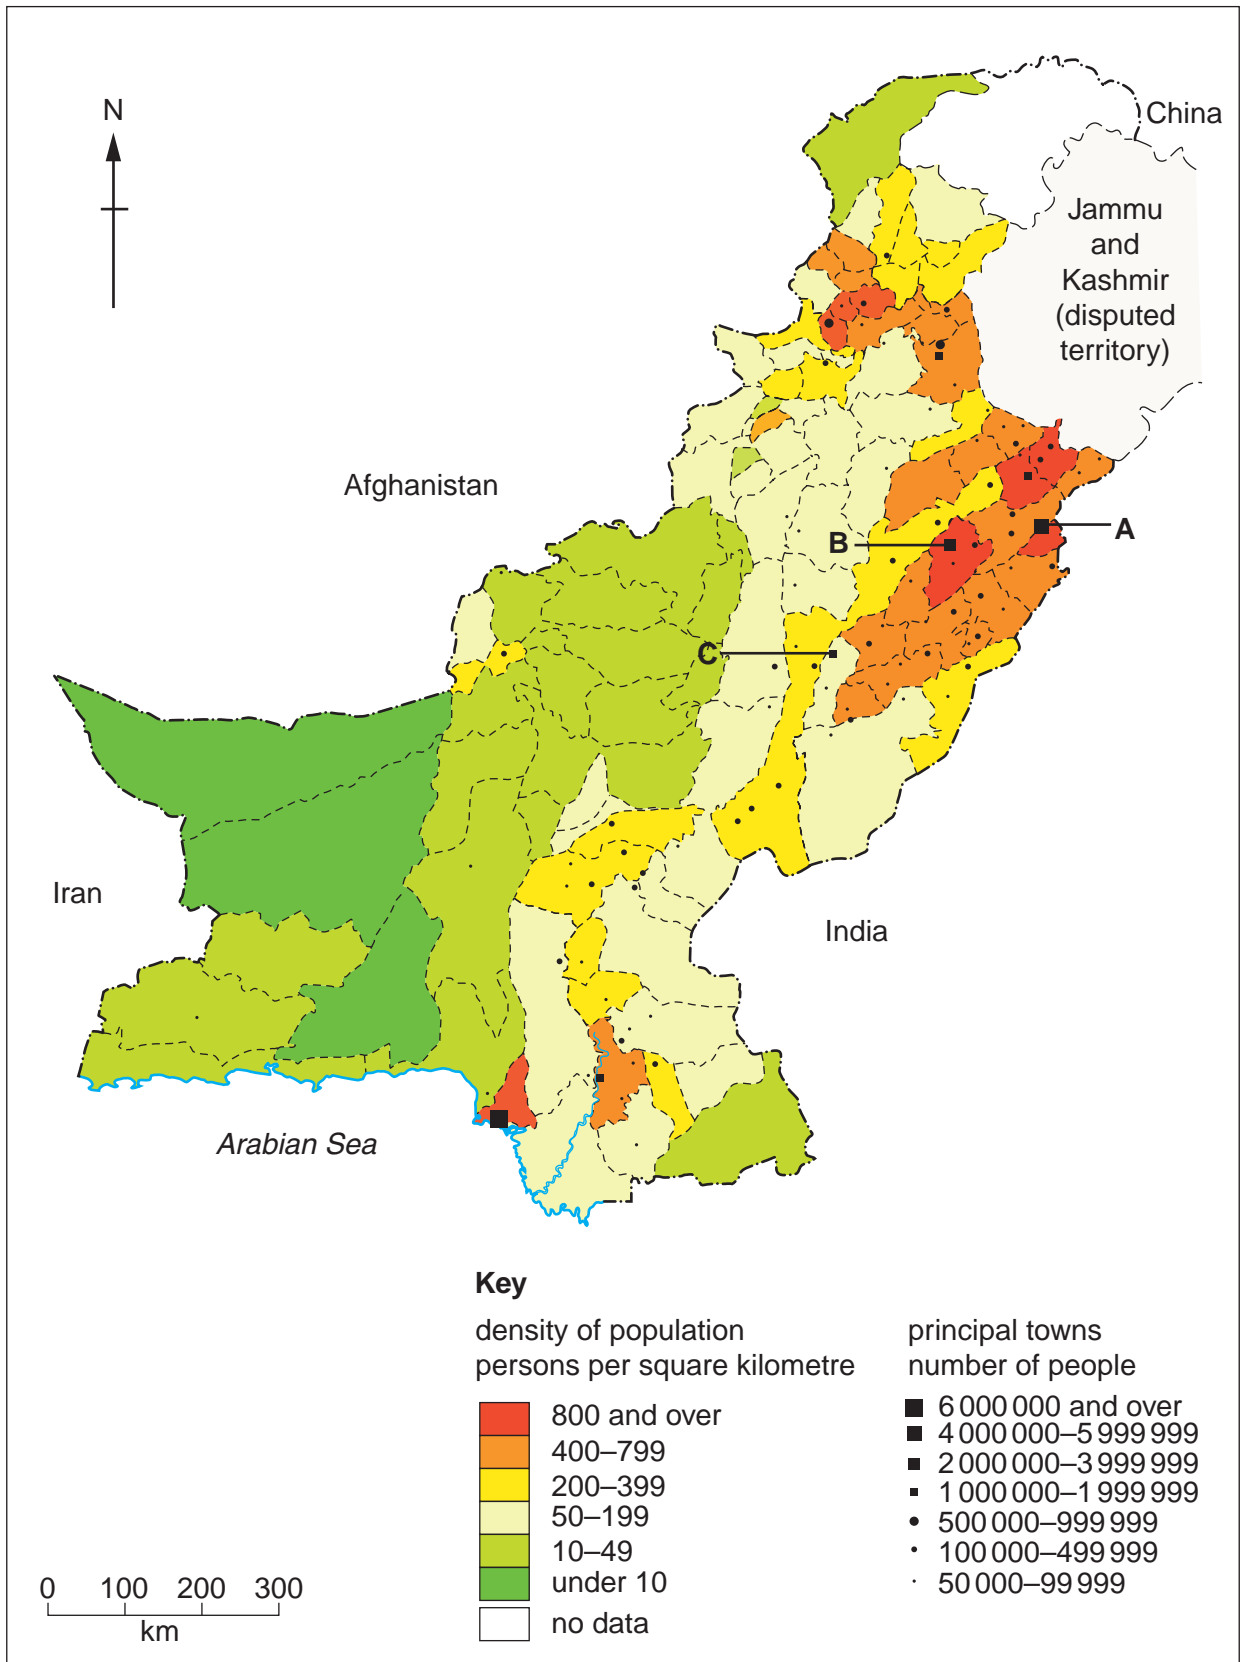

Fig. 9 for Question 5

Permission to reproduce items where third-party owned material protected by copyright is included has been sought and cleared where possible. Every reasonable effort has been made by the publisher (UCLES) to trace copyright holders, but if any items requiring clearance have unwittingly been included, the publisher will be pleased to make amends at the earliest possible opportunity.

University of Cambridge International Examinations is part of the Cambridge Assessment Group. Cambridge Assessment is the brand name of University of Cambridge Local Examinations Syndicate (UCLES), which is itself a department of the University of Cambridge.