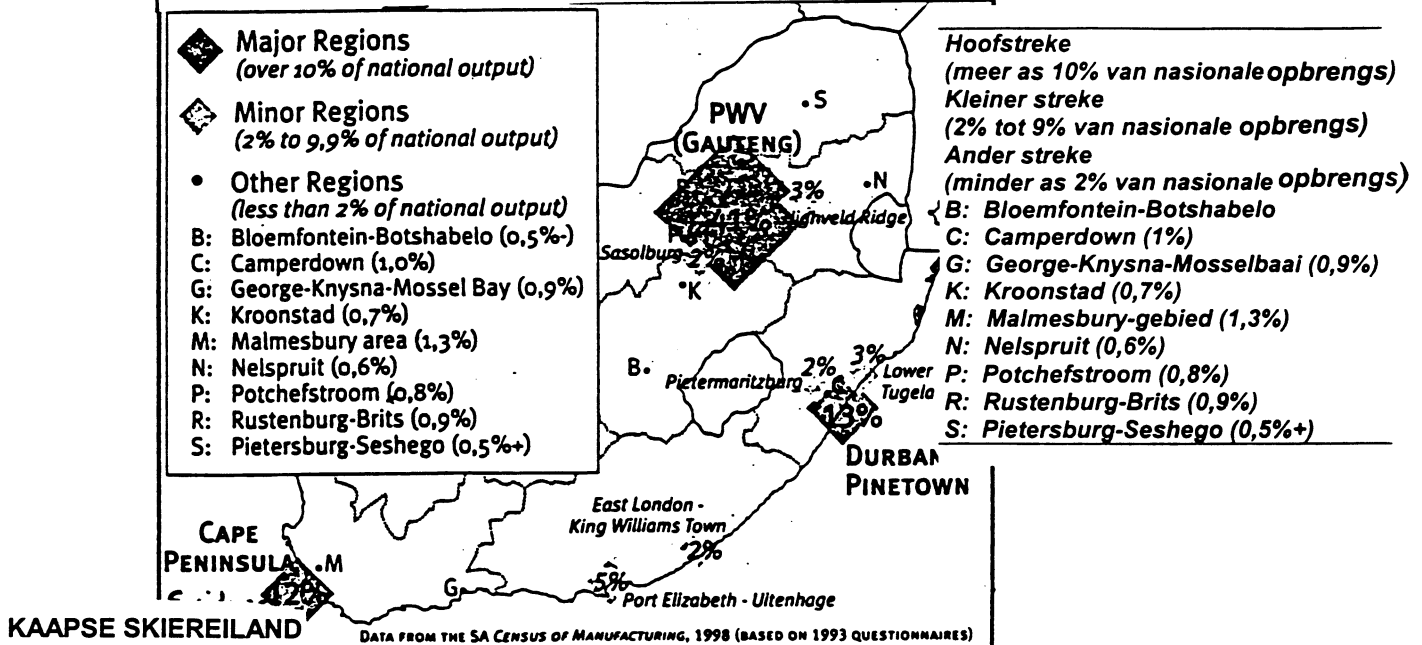

FIGURE 6.3.2 South Africa's Manufacturing Regions
FIGUUR 6.3.2 Suid-Afrika: Vervaardigingsgebiede

Data vanaf die SA Vervaardigingsensus, 1998 (gebaseer op 1993 Vraelys)