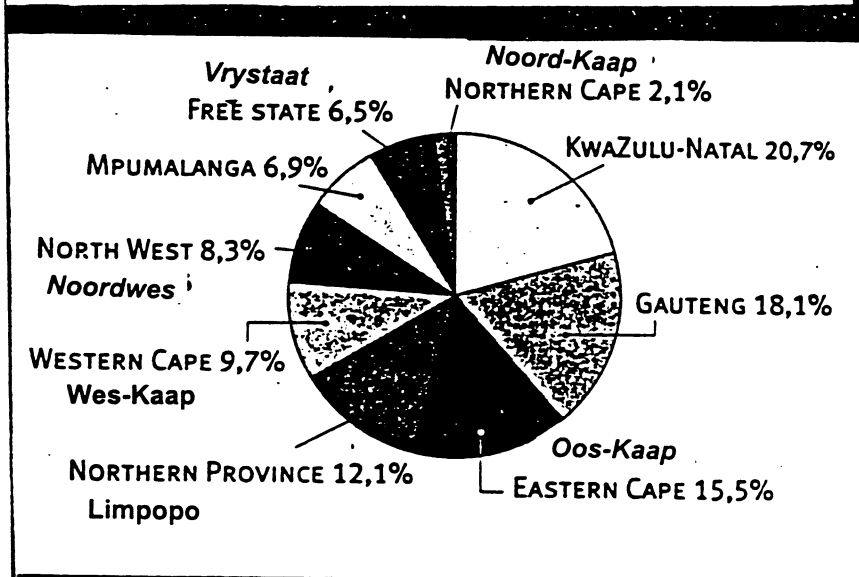

B

A

FIGURE 4.4

FIGUUR 4.4

FIGURE 4.5

FIGUUR 4.5

FIGURE 5.4

FIGUUR 5.4

FIGURE 6.1

FIGUUR 6.1

FIGURE 6.2 South Africa's population distribution and density
FIGUUR 6.2 Suid-Afrika Bevolkingsverspreiding en digtheid

FIGURE 6.2.4 Percentage of the population in each province
FIGUUR 6.2.4 Persentasie bevolking in elke provinsie

FIGURE 6.2.5

Population of South Africa's Provinces										
1996	Eastern Cape	Free State	Gauteng	KwaZulu-Natal	Mpumalanga	Northern Cape	Northern Province	North West	Western Cape	South Africa
Total	6,302,525	2,633,504	7,348,423	8,417,021	2,800,711	840,321	4,929,368	3,354,825	3,956,875	40,583,573