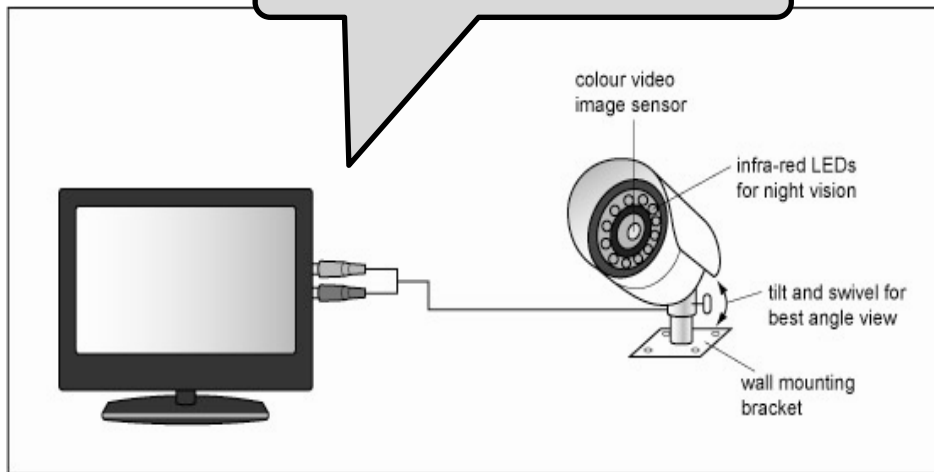

Nine subheads identified + formatted, to match subtitle 1 mark

How do I connect a camera to my TV/monitor?

Wireless cameras
 Wireless camera receiver (with video) cable that plugs into connectors on a TV or monitor referred to as phono plugs
 game consoles and DVD players. Plugging the receiver directly into a TV will allow you to view the images, but you

C:\Full\Path\Filename.rtf

Page 3	Mark Scheme	Syllabus	Paper
	IGCSE – October/November 2013	0417	02

Name and candidate number

Centre Number

Wired cameras

Wired cameras use phono or BNC plugs to connect to the AV 'in' sockets. You simply connect this to your TV to start monitoring.

Image placed correctly in document 1 mark
Fills column with text wrapped 1 mark

How do I record video from cameras?

New digital video recording (DVR) technology enables you to monitor and record numerous cameras at the same time with motion detection triggers. You save the video on to a hard drive and then can play it back on the DVR or transfer it to alternative media.