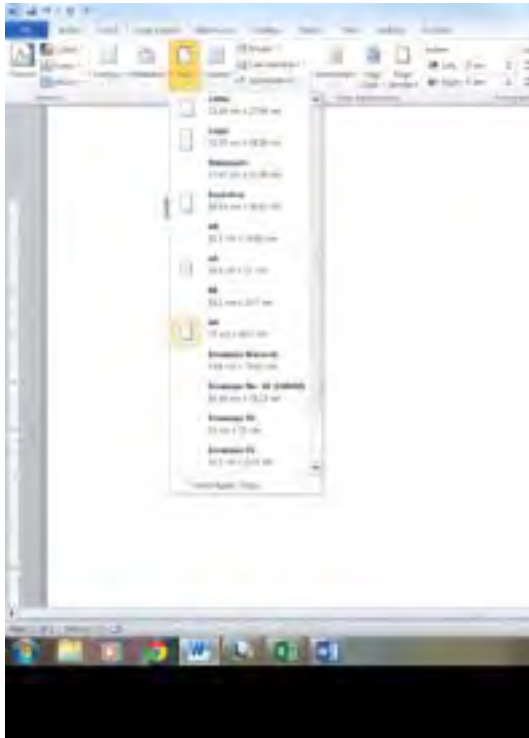

Page layout

A4
Margins all 2 cm
(Mark already awarded)

Page 11	Mark Scheme	Syllabus	Paper
	IGCSE – October/November 2013	0417	02

Database Structure

Field Name	Data Type
Code	Text
Description	Text
GHz	Text
Contents	Text
Location	Text
Price	Currency
Reorder	Number
Stock_item	Yes/No
Stock_level	Number