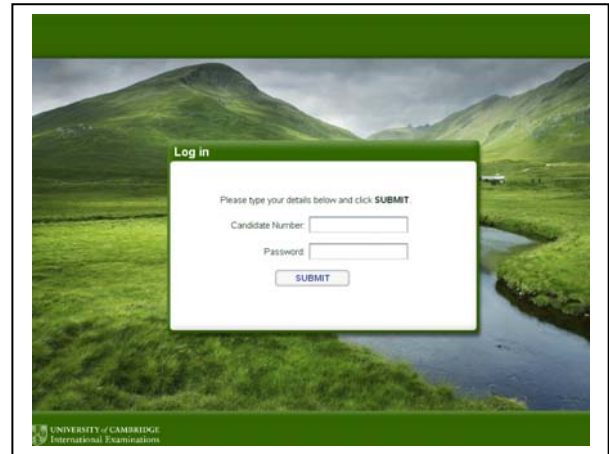

You will see this screen:

Do not write anything In the Candidate Number box

Do not write anything in the Password box

Click Submit

On the next screen, click Continue

On the next screen click Start Test

You will a screen like this:

Candidates should read the Introduction and the Information File and may use the Notepad and Calculator tools.

To close any of those windows, click the x in the top right hand corner of the window.

To move through the questions, either click the next button or click the question number at the bottom of the screen.