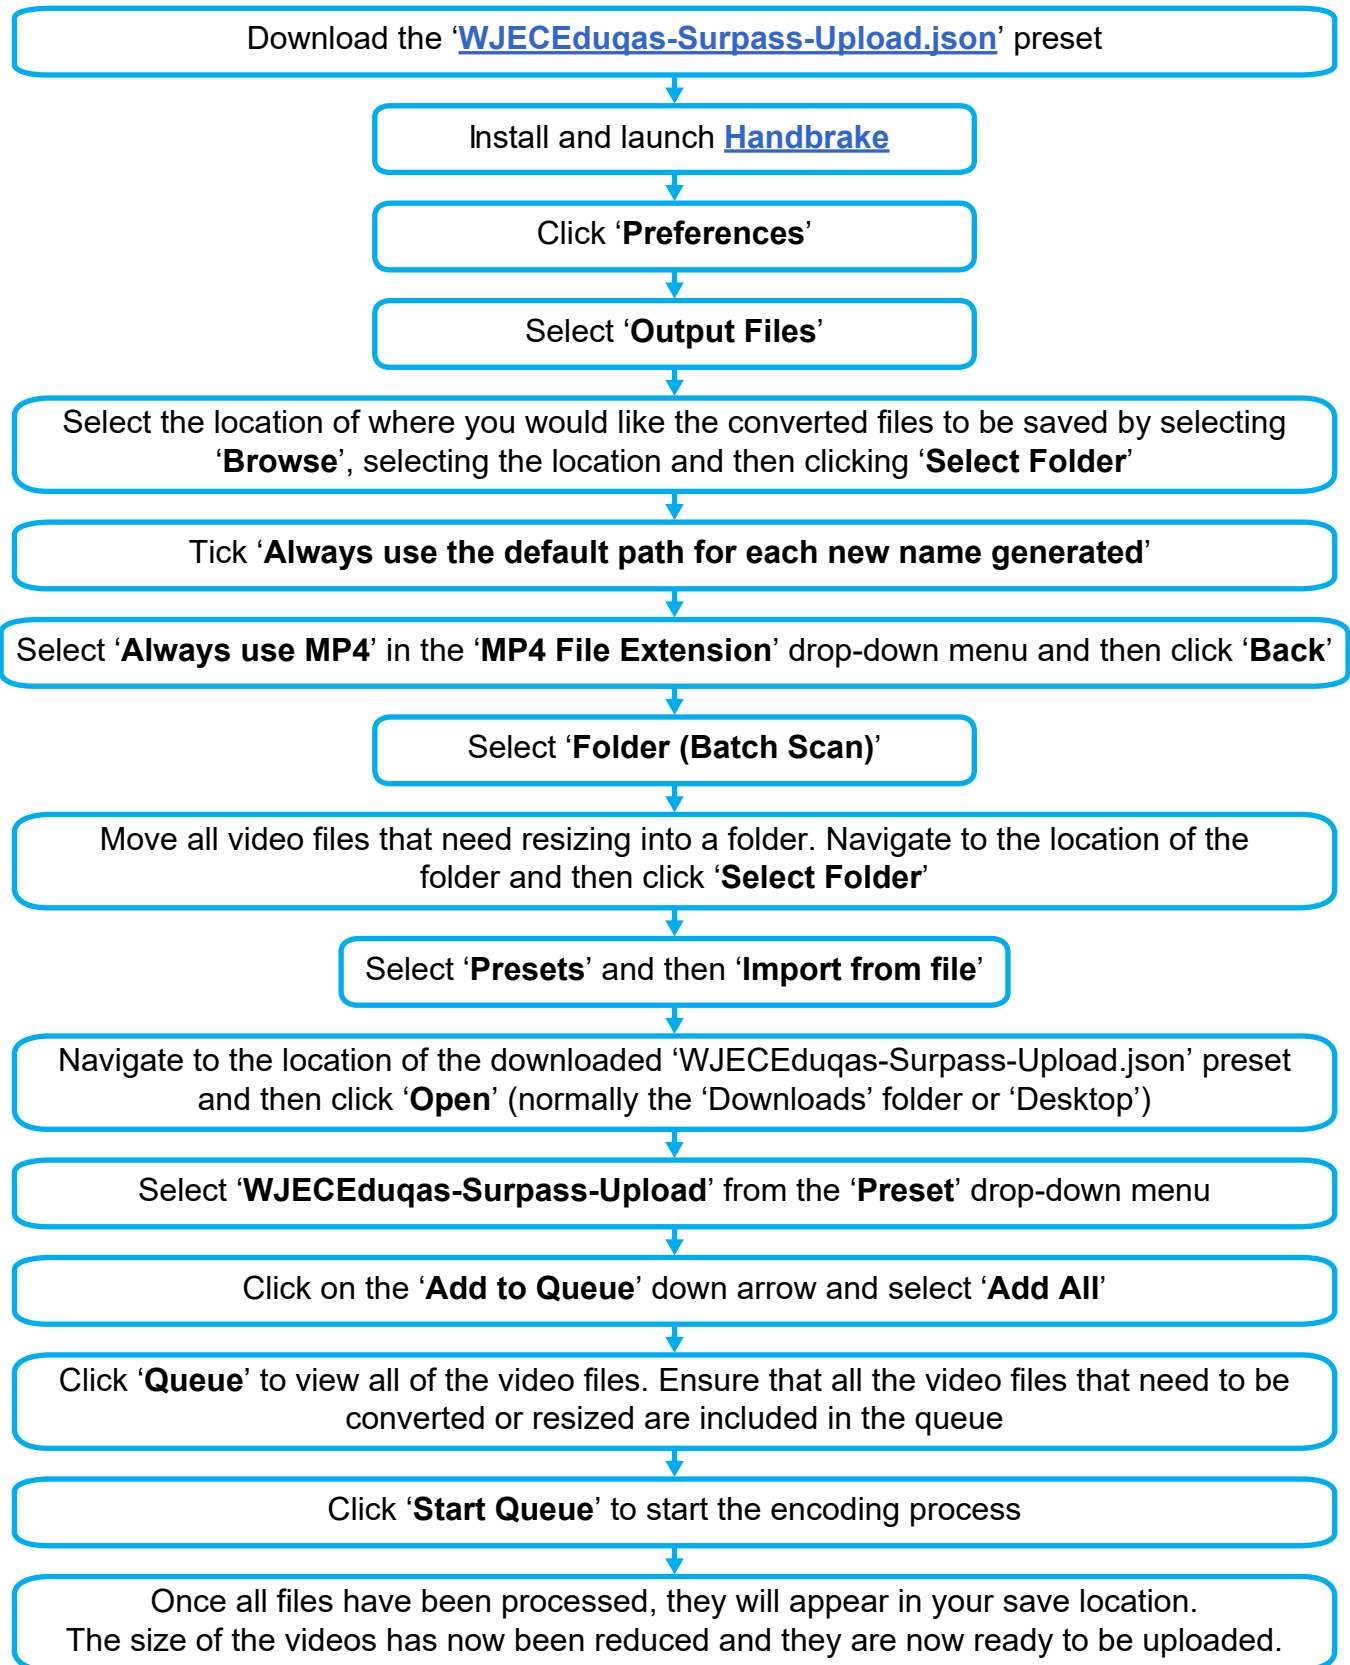

Use this guide in conjunction with the [‘Converting and resizing video files’](#) video guide

Once the WJEC Eduqas-Surpass-Upload preset has been imported into Handbrake, it will not need to be imported again