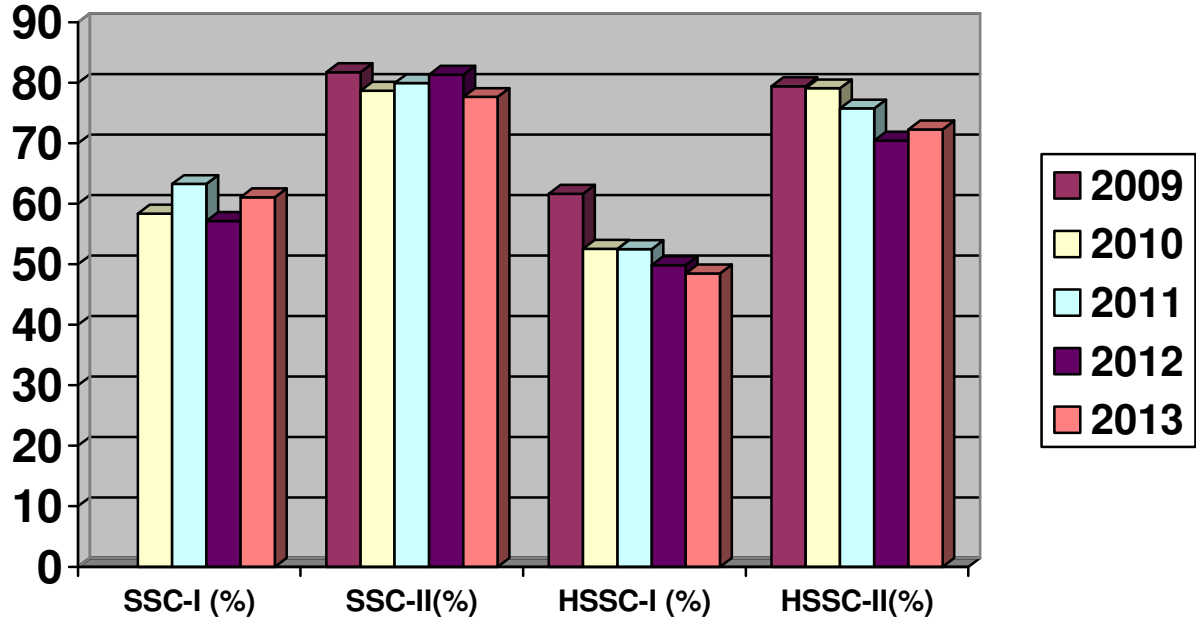

**PERCENTAGE OF RESULTS 2009-2013**

Year	SSC-I (%)	SSC-II (%)	HSSC-I (%)	HSSC-II (%)
2009	N/A	81.77	61.67	79.43
2010	58.38	78.69	52.58	79.10
2011	63.28	79.94	52.52	75.76
2012	57.17	81.35	49.87	70.46
2013	61.09	77.67	48.50	72.30

### NO. OF CANDIDATES APPEARED IN HSSC EXAMINATIONS

Year	Appeared	Passed
2009	58870	48142
2010	56561	44337
2011	64015	48773
2012	64325	52326
2013	69136	53697

### NO. OF CANDIDATES APPEARED IN SSC EXAMINATIONS

Year	Appeared	Passed
2009	35584	28265
2010	41261	32638
2011	46355	35117
2012	46690	32897
2013	50771	36705