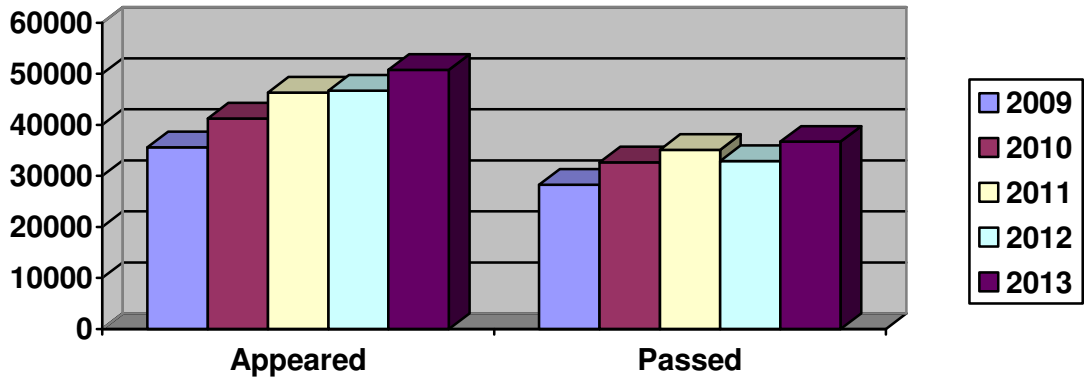

PERCENTAGE OF RESULTS 2009-2013

Year	SSC-I (%)	SSC-II (%)	HSSC-I (%)	HSSC-II (%)
2009	N/A	81.77	61.67	79.43
2010	58.38	78.69	52.58	79.10
2011	63.28	79.94	52.52	75.76
2012	57.17	81.35	49.87	70.46
2013	61.09	77.67	48.50	72.30

NO. OF CANDIDATES APPEARED IN HSSC EXAMINATIONS

Year	Appeared	Passed
2009	58870	48142
2010	56561	44337
2011	64015	48773
2012	64325	52326
2013	69136	53697

NO. OF CANDIDATES APPEARED IN SSC EXAMINATIONS

Year	Appeared	Passed
2009	35584	28265
2010	41261	32638
2011	46355	35117
2012	46690	32897
2013	50771	36705