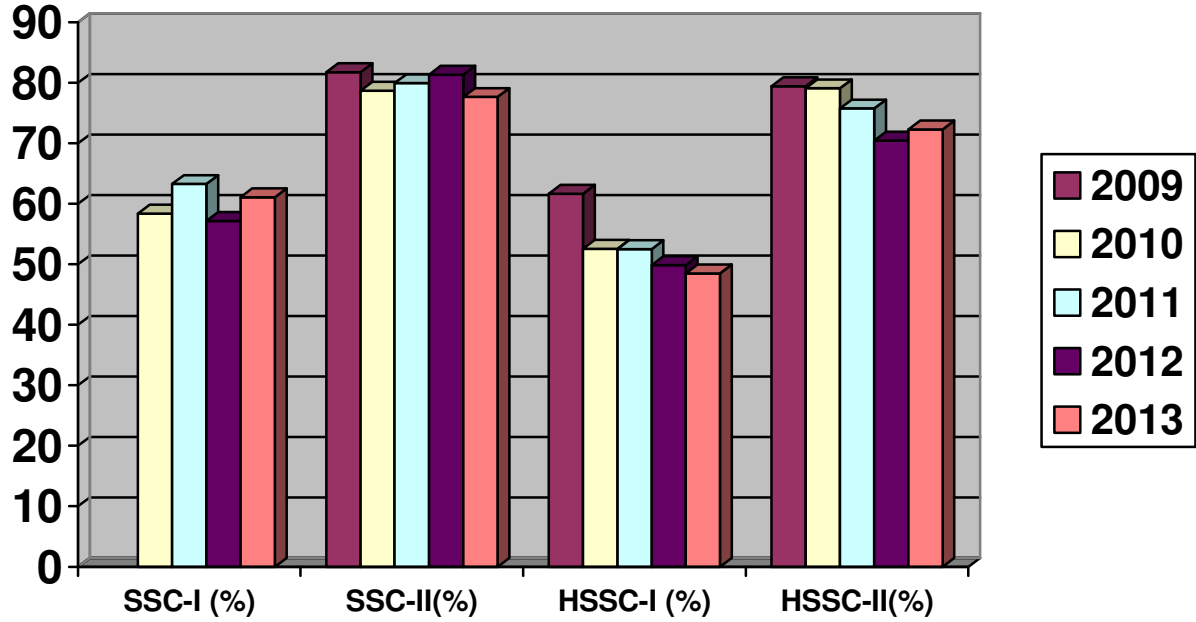

PERCENTAGE OF RESULTS 2009-2013

Year	SSC-I (%)	SSC-II (%)	HSSC-I (%)	HSSC-II (%)
2009	N/A	81.77	61.67	79.43
2010	58.38	78.69	52.58	79.10
2011	63.28	79.94	52.52	75.76
2012	57.17	81.35	49.87	70.46
2013	61.09	77.67	48.50	72.30

NO. OF CANDIDATES APPEARED IN HSSC EXAMINATIONS

Year	Appeared	Passed
2009	58870	48142
2010	56561	44337
2011	64015	48773
2012	64325	52326
2013	69136	53697

NO. OF CANDIDATES APPEARED IN SSC EXAMINATIONS

Year	Appeared	Passed
2009	35584	28265
2010	41261	32638
2011	46355	35117
2012	46690	32897
2013	50771	36705