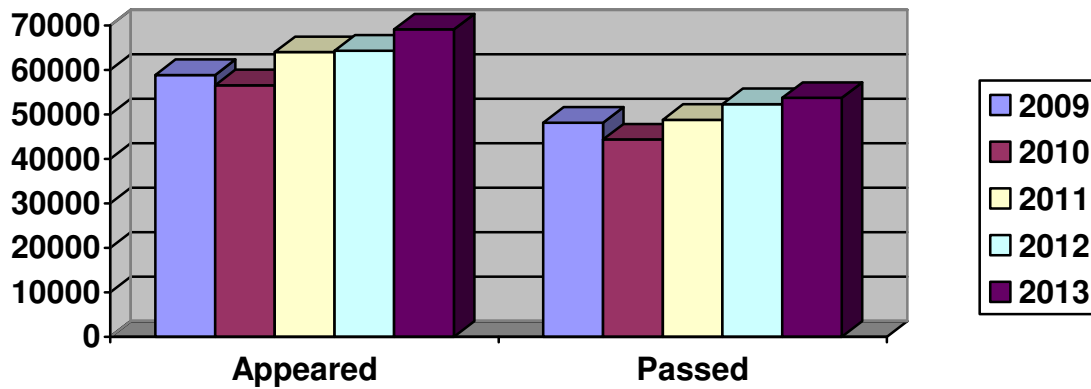

PERCENTAGE OF RESULTS 2009-2013

Year	SSC-I (%)	SSC-II (%)	HSSC-I (%)	HSSC-II (%)
2009	N/A	81.77	61.67	79.43
2010	58.38	78.69	52.58	79.10
2011	63.28	79.94	52.52	75.76
2012	57.17	81.35	49.87	70.46
2013	61.09	77.67	48.50	72.30

NO. OF CANDIDATES APPEARED IN HSSC EXAMINATIONS

Year	Appeared	Passed
2009	58870	48142
2010	56561	44337
2011	64015	48773
2012	64325	52326
2013	69136	53697

NO. OF CANDIDATES APPEARED IN SSC EXAMINATIONS

Year	Appeared	Passed
2009	35584	28265
2010	41261	32638
2011	46355	35117
2012	46690	32897
2013	50771	36705