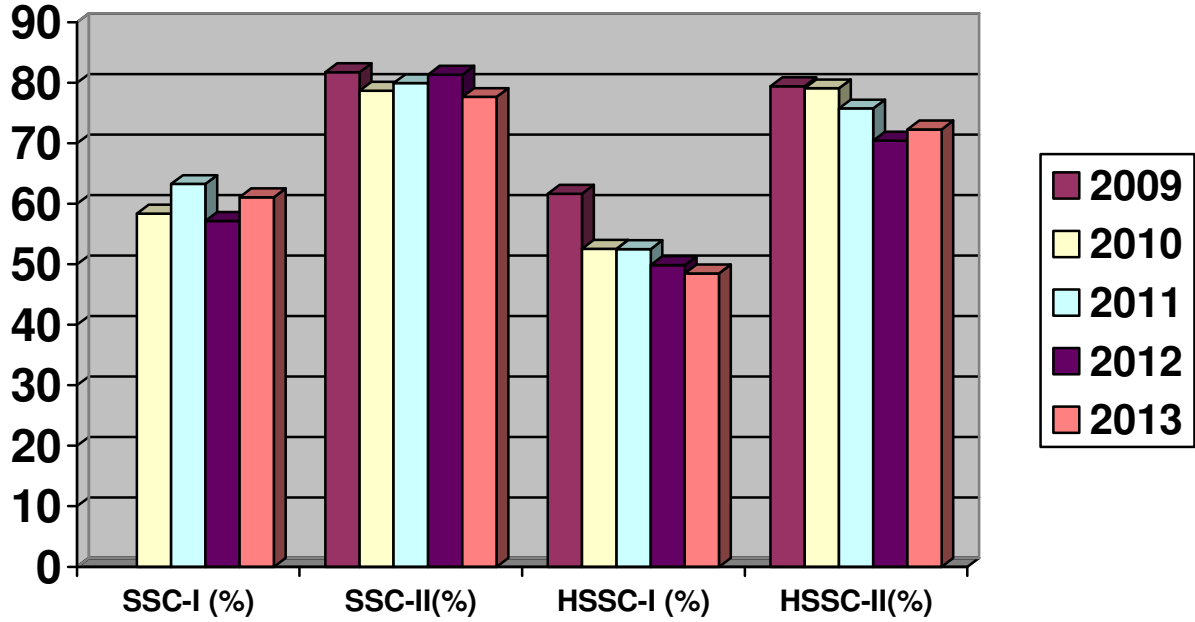

**PERCENTAGE OF RESULTS 2009-2013**

Year	SSC-I (%)	SSC-II (%)	HSSC-I (%)	HSSC-II (%)
2009	N/A	81.77	61.67	79.43
2010	58.38	78.69	52.58	79.10
2011	63.28	79.94	52.52	75.76
2012	57.17	81.35	49.87	70.46
2013	61.09	77.67	48.50	72.30

### NO. OF CANDIDATES APPEARED IN HSSC EXAMINATIONS

Year	Appeared	Passed
2009	58870	48142
2010	56561	44337
2011	64015	48773
2012	64325	52326
2013	69136	53697

### NO. OF CANDIDATES APPEARED IN SSC EXAMINATIONS

Year	Appeared	Passed
2009	35584	28265
2010	41261	32638
2011	46355	35117
2012	46690	32897
2013	50771	36705