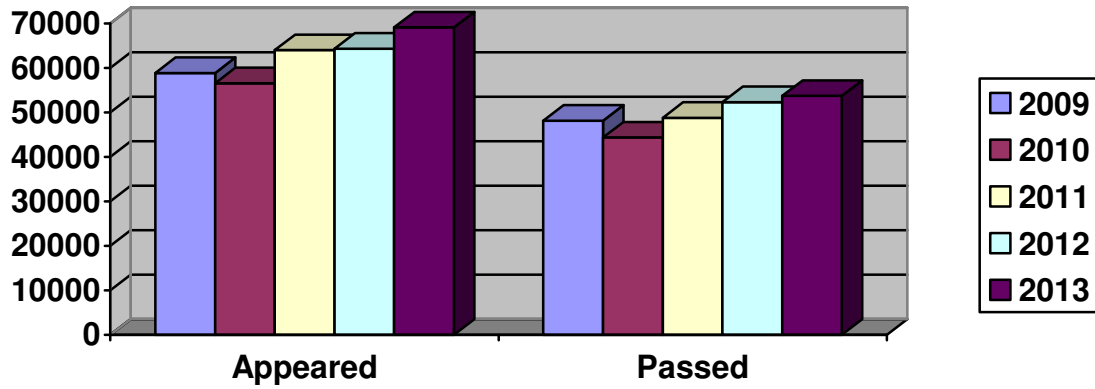

PERCENTAGE OF RESULTS 2009-2013

Year	SSC-I (%)	SSC-II (%)	HSSC-I (%)	HSSC-II (%)
2009	N/A	81.77	61.67	79.43
2010	58.38	78.69	52.58	79.10
2011	63.28	79.94	52.52	75.76
2012	57.17	81.35	49.87	70.46
2013	61.09	77.67	48.50	72.30

NO. OF CANDIDATES APPEARED IN HSSC EXAMINATIONS

Year	Appeared	Passed
2009	58870	48142
2010	56561	44337
2011	64015	48773
2012	64325	52326
2013	69136	53697

NO. OF CANDIDATES APPEARED IN SSC EXAMINATIONS

Year	Appeared	Passed
2009	35584	28265
2010	41261	32638
2011	46355	35117
2012	46690	32897
2013	50771	36705