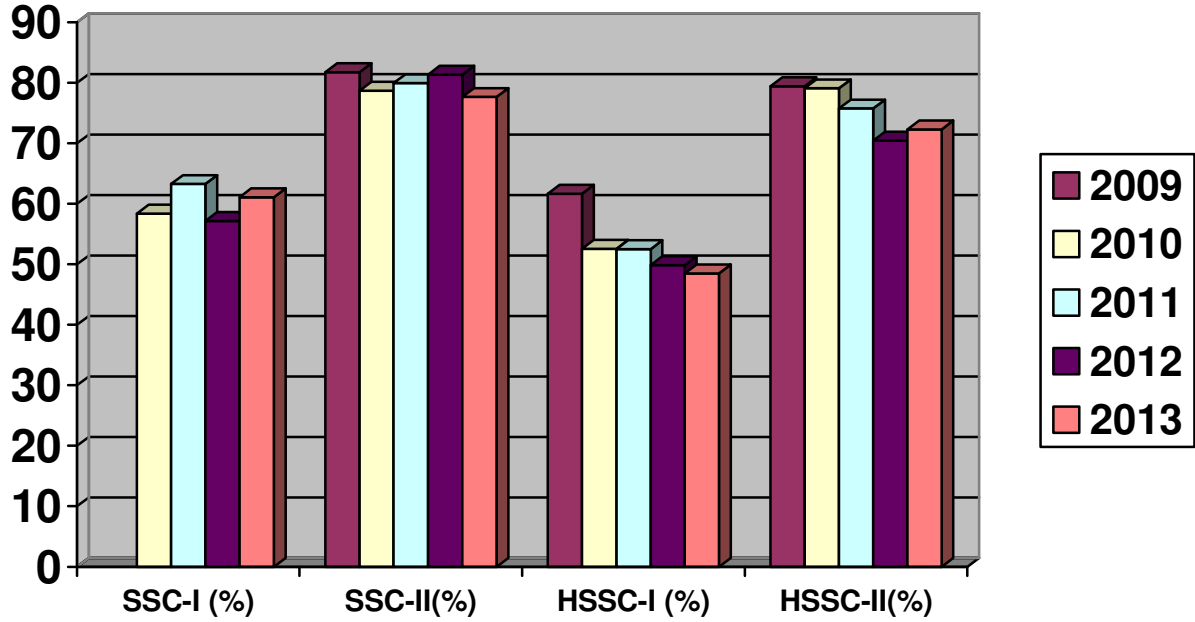

PERCENTAGE OF RESULTS 2009-2013

Year	SSC-I (%)	SSC-II (%)	HSSC-I (%)	HSSC-II (%)
2009	N/A	81.77	61.67	79.43
2010	58.38	78.69	52.58	79.10
2011	63.28	79.94	52.52	75.76
2012	57.17	81.35	49.87	70.46
2013	61.09	77.67	48.50	72.30

NO. OF CANDIDATES APPEARED IN HSSC EXAMINATIONS

Year	Appeared	Passed
2009	58870	48142
2010	56561	44337
2011	64015	48773
2012	64325	52326
2013	69136	53697

NO. OF CANDIDATES APPEARED IN SSC EXAMINATIONS

Year	Appeared	Passed
2009	35584	28265
2010	41261	32638
2011	46355	35117
2012	46690	32897
2013	50771	36705