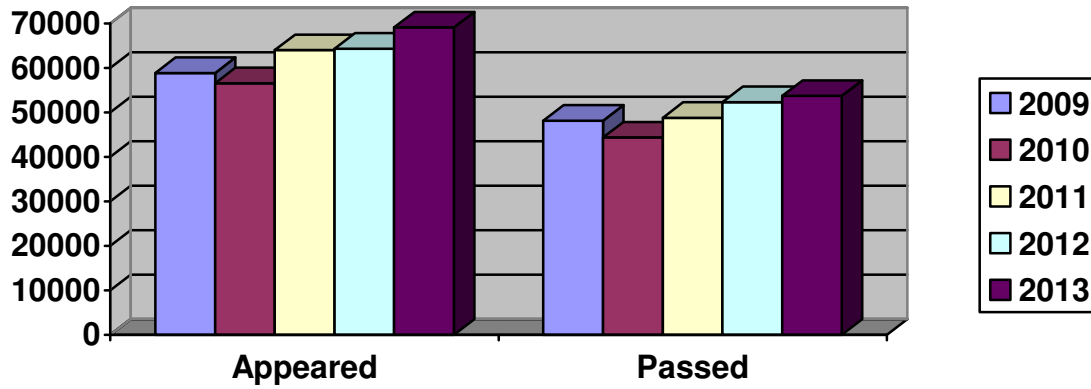

PERCENTAGE OF RESULTS 2009-2013

Year	SSC-I (%)	SSC-II (%)	HSSC-I (%)	HSSC-II (%)
2009	N/A	81.77	61.67	79.43
2010	58.38	78.69	52.58	79.10
2011	63.28	79.94	52.52	75.76
2012	57.17	81.35	49.87	70.46
2013	61.09	77.67	48.50	72.30

NO. OF CANDIDATES APPEARED IN HSSC EXAMINATIONS

Year	Appeared	Passed
2009	58870	48142
2010	56561	44337
2011	64015	48773
2012	64325	52326
2013	69136	53697

NO. OF CANDIDATES APPEARED IN SSC EXAMINATIONS

Year	Appeared	Passed
2009	35584	28265
2010	41261	32638
2011	46355	35117
2012	46690	32897
2013	50771	36705