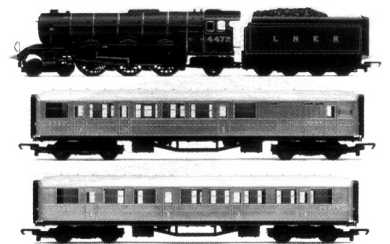

Just £19.99

Measures approximately
25 cm in diameter × 5 cm depth

Code: D1760

The Flying Scotsman Special Edition

Own this superb Hornby electric train set, featuring the world's most famous steam locomotive, The Flying Scotsman. Featuring the high quality detailing and workmanship for which Hornby is famous.

Code: G465

Just £129.99

INCLUDES
additional track worth
£29.99

- Flying Scotsman Class A-1 LNER locomotive and tender
- 4 classic LNER teak coaches, 2 brake and 2 composite
- 3 points, transformer, controller, level crossing and buffer stops
- Enough track for you to create a twin circuit layout with siding
- Layout measuring 164 × 94 cm that comes with an illustrated TrakMat measuring 182 × 120 cm