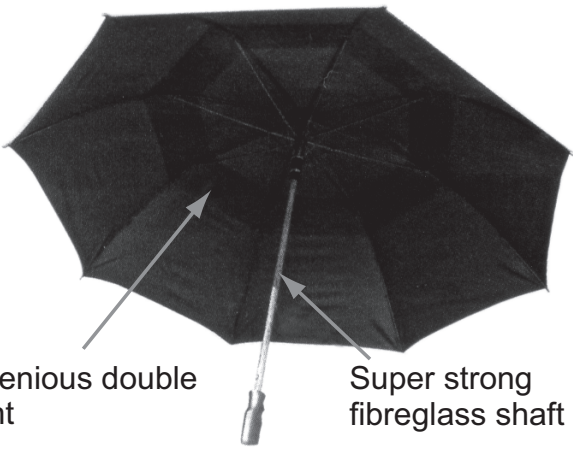

Code: GF736

SAVE £20
£ 29.99
 RRP ~~49.99~~

FEATURES INCLUDE:

- Durable stainless steel bowl
- Dishwasher safe moveable parts

Shaky Torch – Just shake to power

↑
 SIMPLY
 SHAKE UP
 & DOWN
 TO POWER
 ↓

This torch will never leave you in the dark – just shake it! The shaking flashlight requires neither battery nor electricity. Simply shake it to provide all the light you need as it transforms the movement into electrical energy by means of a magnet – the ‘Faraday’ effect. The energy produced is stored in an accumulator that can be recharged thousands of times. Shaking for one minute provides about 30 minutes of continuous bright light using the single LED, or more than 12 minutes using all three LEDs. It is extremely strong and is waterproof to a depth of 2.5 metres.

Bright LED light
 Code: GF748

Fully waterproof case

Just £24.99

Windproof Umbrella

Ideal for wet and windy days

Ingenious double vent

Super strong fibreglass shaft

This double skin vented design enables air to pass through preventing it turning inside out. Made from high quality 100% nylon fabric, it features a rubber coated comfort-grip handle.