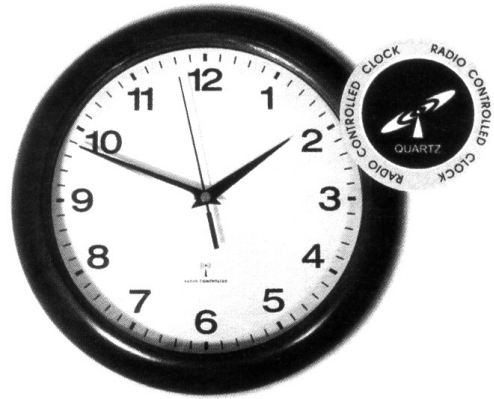

Code: GF736

SAVE £20
£ 29.99
 RRP ~~49.99~~

FEATURES INCLUDE:

- Durable stainless steel bowl
- Dishwasher safe moveable parts

Shaky Torch – Just shake to power

↑
 SIMPLY
 SHAKE UP
 & DOWN
 TO POWER
 ↓

This torch will never leave you in the dark – just shake it! The shaking flashlight requires neither battery nor electricity. Simply shake it to provide all the light you need as it transforms the movement into electrical energy by means of a magnet – the ‘Faraday’ effect. The energy produced is stored in an accumulator that can be recharged thousands of times. Shaking for one minute provides about 30 minutes of continuous bright light using the single LED, or more than 12 minutes using all three LEDs. It is extremely strong and is waterproof to a depth of 2.5 metres.

Bright LED light
 Code: GF748

Fully waterproof case

Just £24.99

Windproof Umbrella

Ideal for wet and windy days

Ingenious double vent

Super strong fibreglass shaft

This double skin vented design enables air to pass through preventing it turning inside out. Made from high quality 100% nylon fabric, it features a rubber coated comfort-grip handle.

SAVE £5
£14.99 RRP
~~19.99~~

Code: GF567

Radio-Controlled Wall Clock

It can never be wrong!

With real mahogany wood trim and classic white face, this clock is suitable for any room in the house! With large numbers, it is easy to read and is guaranteed to be accurate to within a second in a million years.