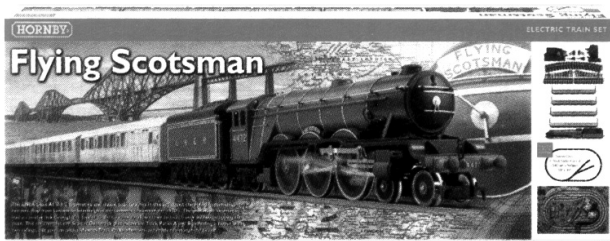

Just £19.99

Measures approximately
25 cm in diameter × 5 cm depth

Code: D1760

The Flying Scotsman Special Edition

Own this superb Hornby electric train set, featuring the world's most famous steam locomotive, The Flying Scotsman. Featuring the high quality detailing and workmanship for which Hornby is famous.