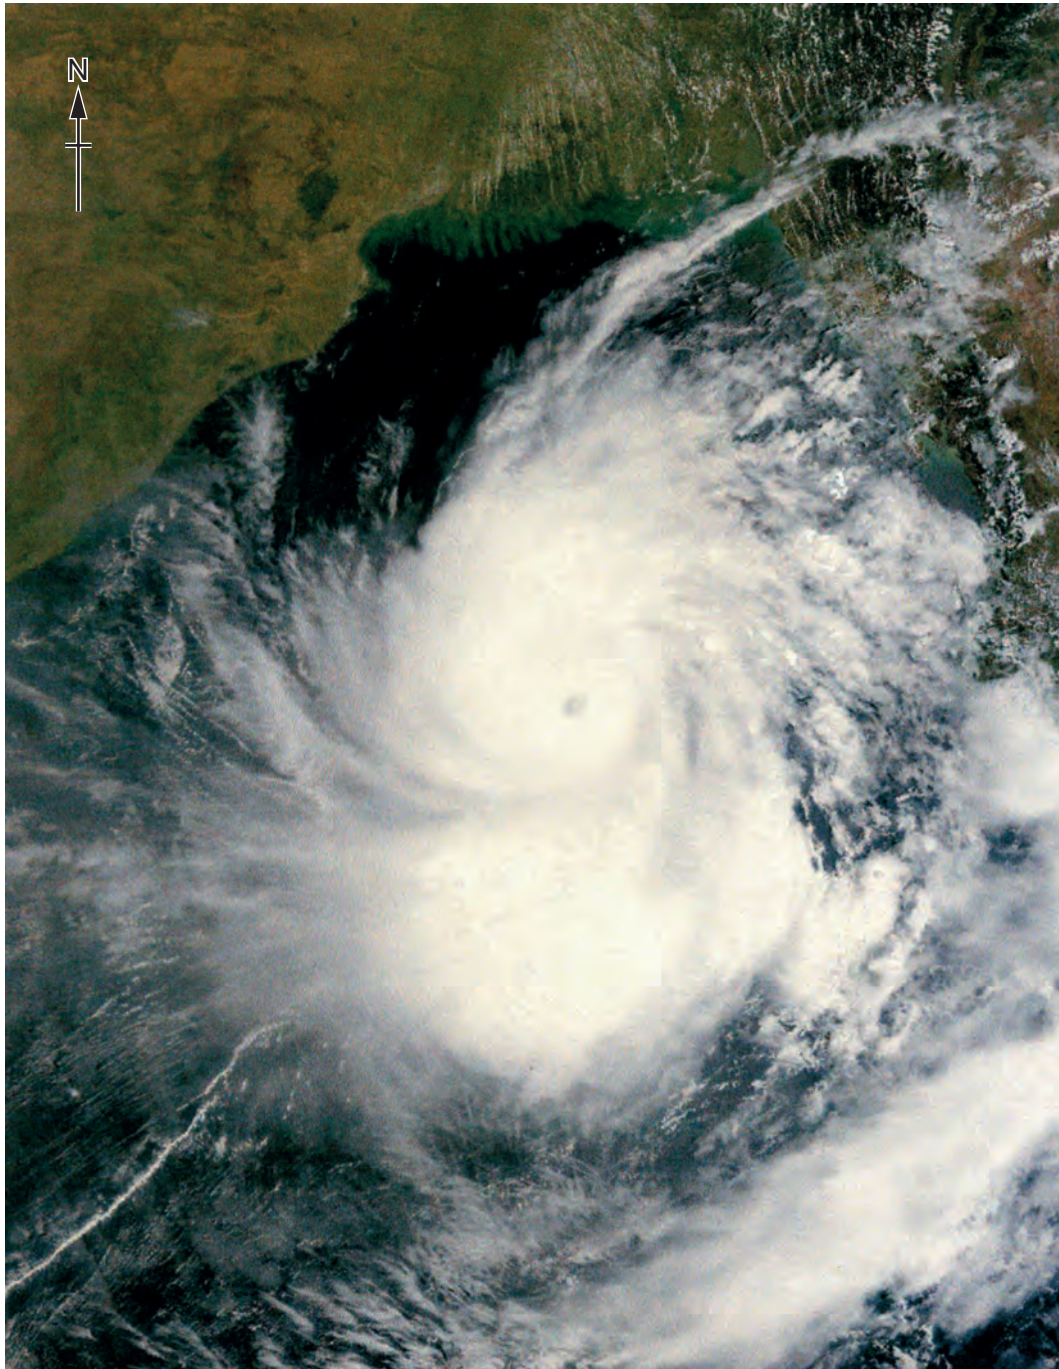

The vertical drop and horizontal travel distance of three volcanic mass movement processes

Photograph A for Question 2

Flooding in Myanmar caused by tropical storm Nargis, May 2008

Photograph B for Question 2

Tropical storm Nargis heading towards land

0 100
km

Figs 2A and 2B for Question 3

48 hour rainfall in millimetres over England and Wales

Fig. 2A
24–25 June 2007

Fig. 2B
19–20 July 2007

Key

—25— rainfall in millimetres