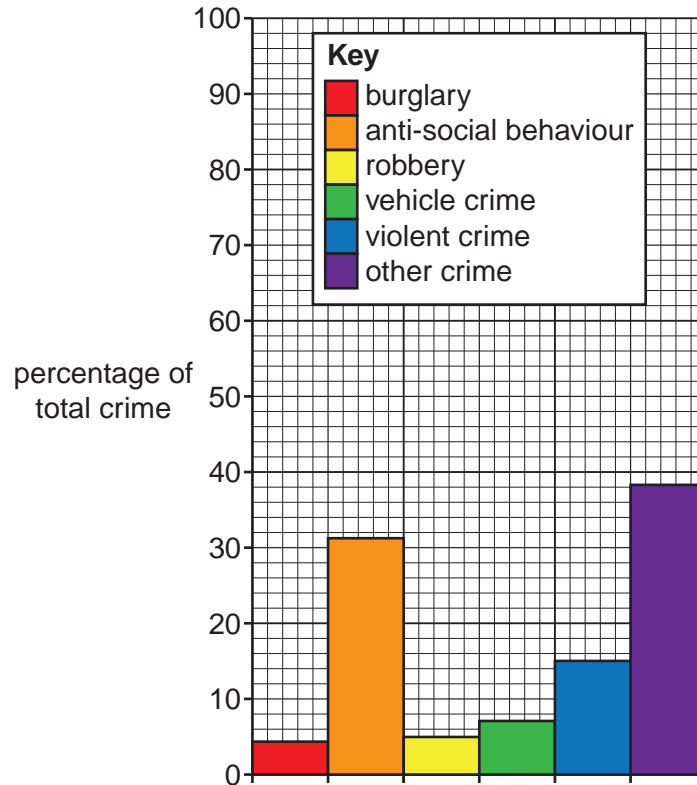

The vertical drop and horizontal travel distance of three volcanic mass movement processes

Photograph A for Question 2

Flooding in Myanmar caused by tropical storm Nargis, May 2008

Photograph B for Question 2

Tropical storm Nargis heading towards land

0 100
km

Figs 2A and 2B for Question 3

48 hour rainfall in millimetres over England and Wales

Fig. 2A
24–25 June 2007

Fig. 2B
19–20 July 2007

Key

—25— rainfall in millimetres

Fig. 3A for Question 4

Relative incidence of crime in an outer suburb of Birmingham, June 2011

Fig. 3B for Question 4

Relative incidence of crime in the central business and entertainment centre of Birmingham, June 2011

Fig. 4A for Question 5

Infant mortality rate for Africa, 2006

Fig. 4B for Question 5

Malnutrition rates for Africa, 2006

Fig. 5 for Question 6

Percentage of total population living on less than US\$1.00 per day
in selected regions of the world, 1981–2004