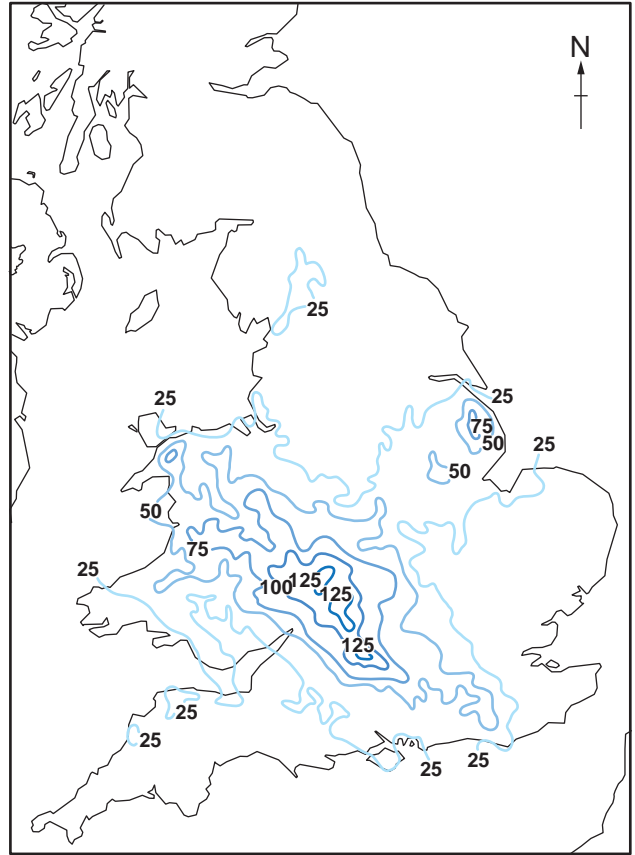

The vertical drop and horizontal travel distance of three volcanic mass movement processes

Photograph A for Question 2

Flooding in Myanmar caused by tropical storm Nargis, May 2008

Photograph B for Question 2

Tropical storm Nargis heading towards land

0 100
km

Figs 2A and 2B for Question 3

48 hour rainfall in millimetres over England and Wales

Fig. 2A
24–25 June 2007

Fig. 2B
19–20 July 2007

Key

—25— rainfall in millimetres

Fig. 3A for Question 4

Relative incidence of crime in an outer suburb of Birmingham, June 2011

Fig. 3B for Question 4

Relative incidence of crime in the central business and entertainment centre of Birmingham, June 2011

Fig. 4A for Question 5

Infant mortality rate for Africa, 2006

Fig. 4B for Question 5

Malnutrition rates for Africa, 2006

Fig. 5 for Question 6

Percentage of total population living on less than US\$1.00 per day
in selected regions of the world, 1981–2004