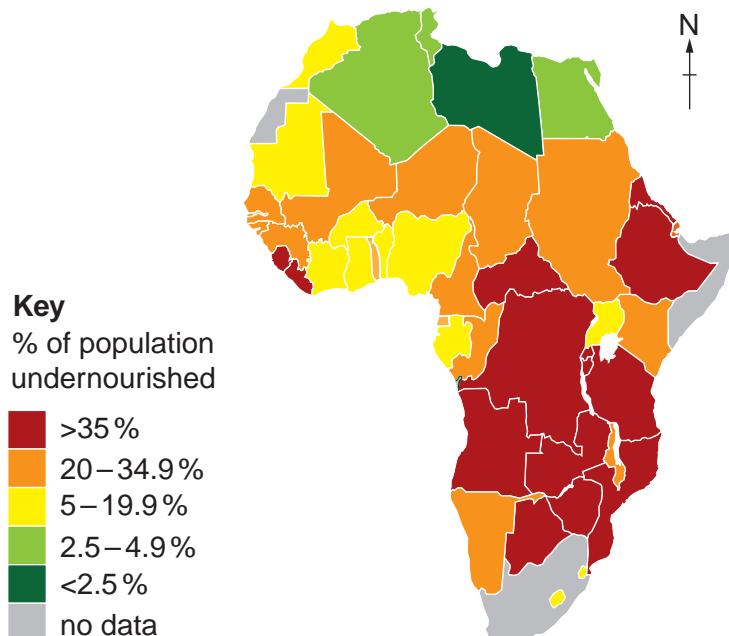

The vertical drop and horizontal travel distance of three volcanic mass movement processes

Photograph A for Question 2

Flooding in Myanmar caused by tropical storm Nargis, May 2008

Photograph B for Question 2

Fig. 3A for Question 4

Relative incidence of crime in an outer suburb of Birmingham, June 2011

Fig. 3B for Question 4

Relative incidence of crime in the central business and entertainment centre of Birmingham, June 2011

Fig. 4A for Question 5

Infant mortality rate for Africa, 2006

Fig. 4B for Question 5

Malnutrition rates for Africa, 2006

Fig. 5 for Question 6

Percentage of total population living on less than US\$1.00 per day
in selected regions of the world, 1981–2004