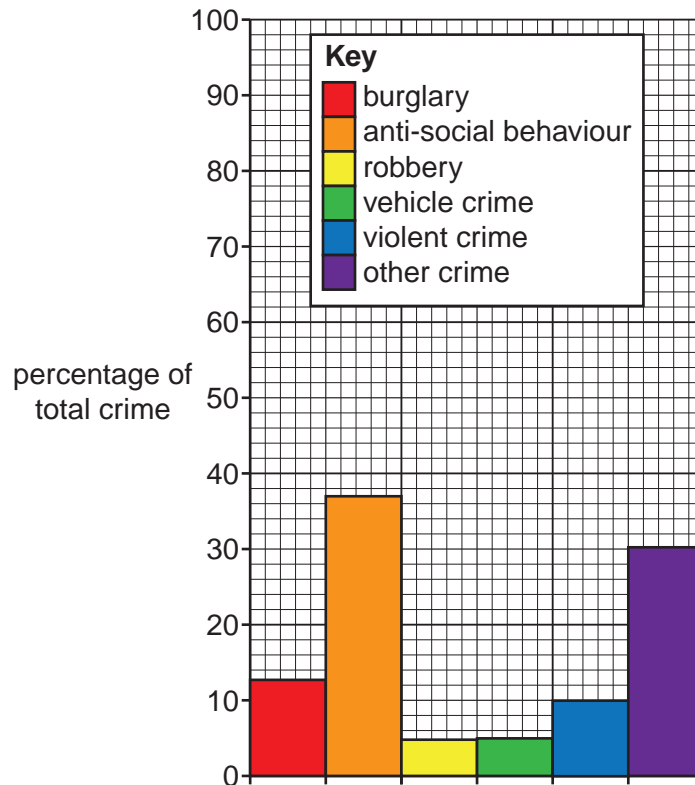

The vertical drop and horizontal travel distance of three volcanic mass movement processes

Photograph A for Question 2

Flooding in Myanmar caused by tropical storm Nargis, May 2008

Photograph B for Question 2

Tropical storm Nargis heading towards land

0 100
km

Figs 2A and 2B for Question 3

48 hour rainfall in millimetres over England and Wales

Fig. 2A
24–25 June 2007

Fig. 2B
19–20 July 2007

Key

—25— rainfall in millimetres

Fig. 3A for Question 4

Relative incidence of crime in an outer suburb of Birmingham, June 2011

Fig. 3B for Question 4

Relative incidence of crime in the central business and entertainment centre of Birmingham, June 2011

Fig. 4A for Question 5

Infant mortality rate for Africa, 2006

Fig. 4B for Question 5

Malnutrition rates for Africa, 2006

Fig. 5 for Question 6

Percentage of total population living on less than US\$1.00 per day
in selected regions of the world, 1981–2004