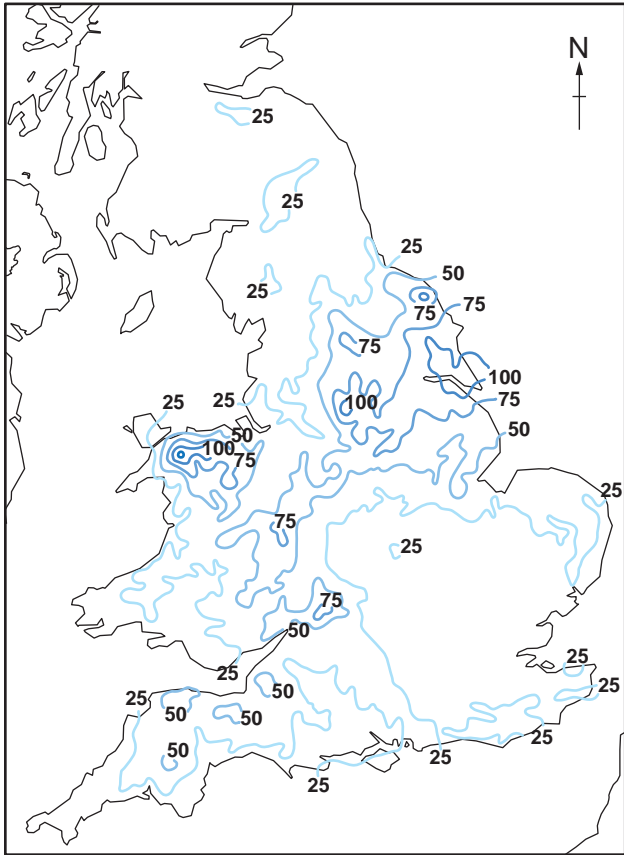

The vertical drop and horizontal travel distance of three volcanic mass movement processes

Photograph A for Question 2

Flooding in Myanmar caused by tropical storm Nargis, May 2008

Photograph B for Question 2

Tropical storm Nargis heading towards land

0 100
km

Figs 2A and 2B for Question 3

48 hour rainfall in millimetres over England and Wales

Fig. 2A
24–25 June 2007

Fig. 2B
19–20 July 2007

Key

—25— rainfall in millimetres

Fig. 3A for Question 4

Relative incidence of crime in an outer suburb of Birmingham, June 2011

Fig. 3B for Question 4

Relative incidence of crime in the central business and entertainment centre of Birmingham, June 2011

Fig. 4A for Question 5

Infant mortality rate for Africa, 2006

Fig. 4B for Question 5

Malnutrition rates for Africa, 2006

Fig. 5 for Question 6

Percentage of total population living on less than US\$1.00 per day
in selected regions of the world, 1981–2004