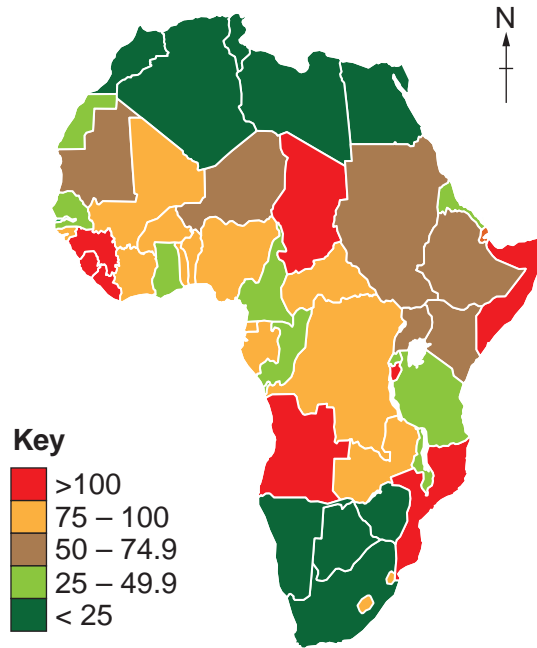

The vertical drop and horizontal travel distance of three volcanic mass movement processes

Photograph A for Question 2

Flooding in Myanmar caused by tropical storm Nargis, May 2008

Photograph B for Question 2

Tropical storm Nargis heading towards land

0 100
km

Figs 2A and 2B for Question 3

48 hour rainfall in millimetres over England and Wales

Fig. 2A
24–25 June 2007

Fig. 2B
19–20 July 2007

Key

—25— rainfall in millimetres

Fig. 3A for Question 4

Relative incidence of crime in an outer suburb of Birmingham, June 2011

Fig. 3B for Question 4

Relative incidence of crime in the central business and entertainment centre of Birmingham, June 2011

Fig. 4A for Question 5

Infant mortality rate for Africa, 2006

Fig. 4B for Question 5

Malnutrition rates for Africa, 2006

Fig. 5 for Question 6

Percentage of total population living on less than US\$1.00 per day
in selected regions of the world, 1981–2004