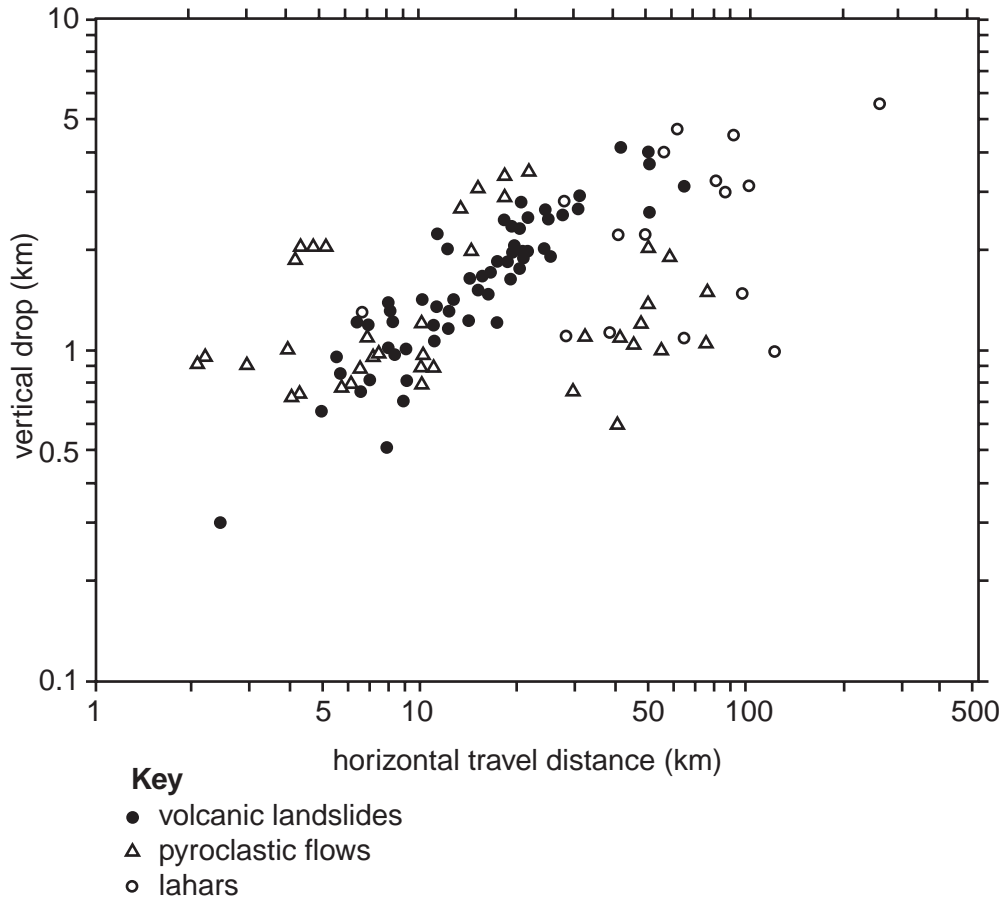

The vertical drop and horizontal travel distance of three volcanic mass movement processes

Photograph A for Question 2

Flooding in Myanmar caused by tropical storm Nargis, May 2008

Photograph B for Question 2

Tropical storm Nargis heading towards land

0 100
km

Figs 2A and 2B for Question 3

48 hour rainfall in millimetres over England and Wales

Fig. 2A
24–25 June 2007

Fig. 2B
19–20 July 2007

Key

—25— rainfall in millimetres