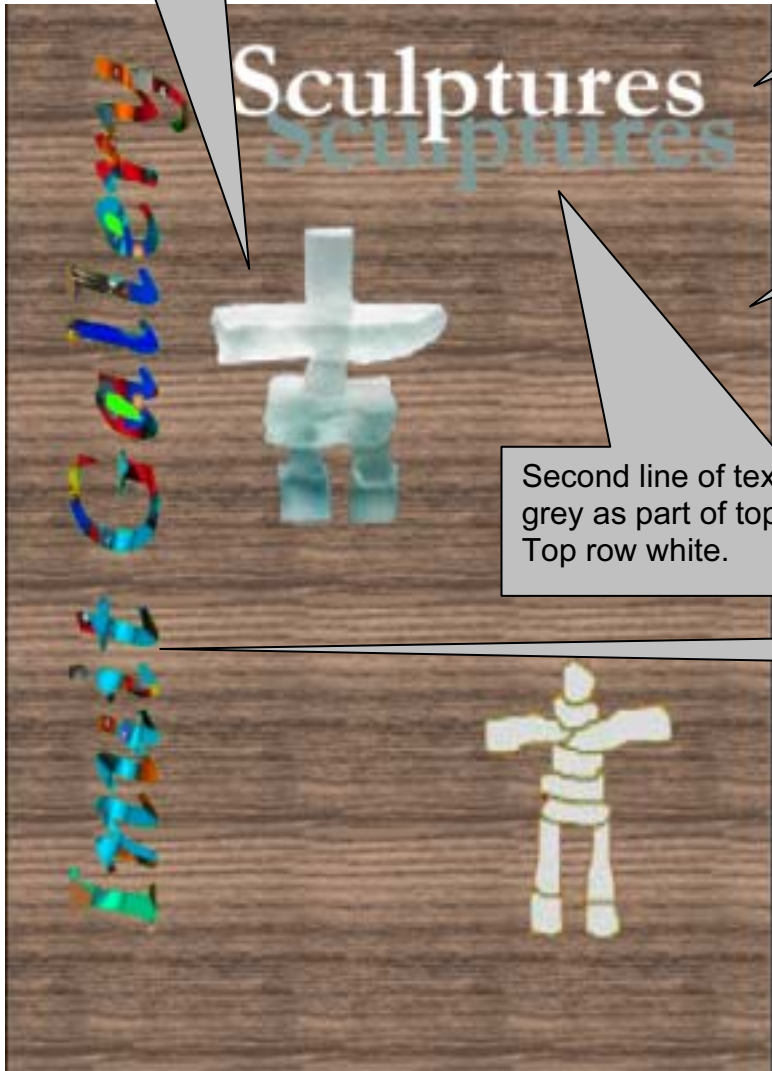

2003

CAREER AWARD IN ICT
Advanced Level

MARK SCHEME

MODULE: 5207/A
ADVANCED GRAPHICS

Page 1	Mark Scheme	Module
	ICT CAREER AWARD - 2003	5207/A

Background wood image visible

Image has portrait appearance and is 15cm x 21cm

Only two statues; top right statue removed

Second line of text has same shade of grey as part of top statue
Top row white.

Wood visible through letters

Page 2	Mark Scheme	Module
	ICT CAREER AWARD - 2003	5207/A

Only one pencil and one paper clip but two staplers

First 2 letters match pencil colour
Last 3 letters pink

List of layers showing (different packages may show this in a different fashion but 4 names should be visible in order shown)