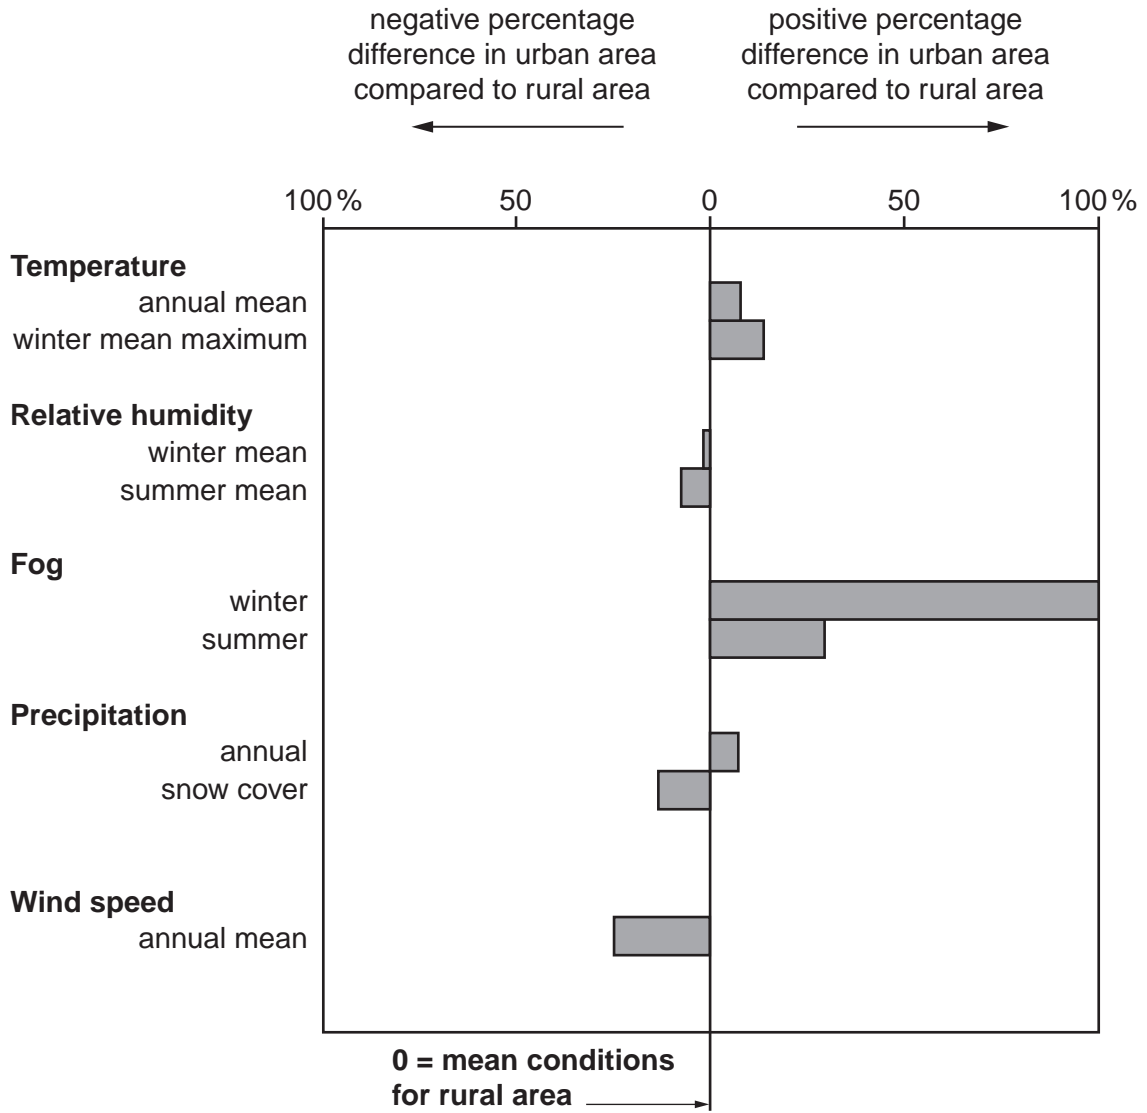

A cross-section of a meandering river channel

Fig. 2 for Question 2

Weather differences between a large urban area and a nearby rural area

Photograph A for Question 3

Mass movement in East Yorkshire, UK

Fig. 3 for Question 4

Fertility rate and GDP per person, 2007

Fig. 4 for Question 5

Top 10 source countries of refugees, 2006

**Key**

Vietnam source country
370 000 estimated number of refugees

Photograph B for Question 6

Part of Rio de Janeiro, Brazil, an NIC in South America