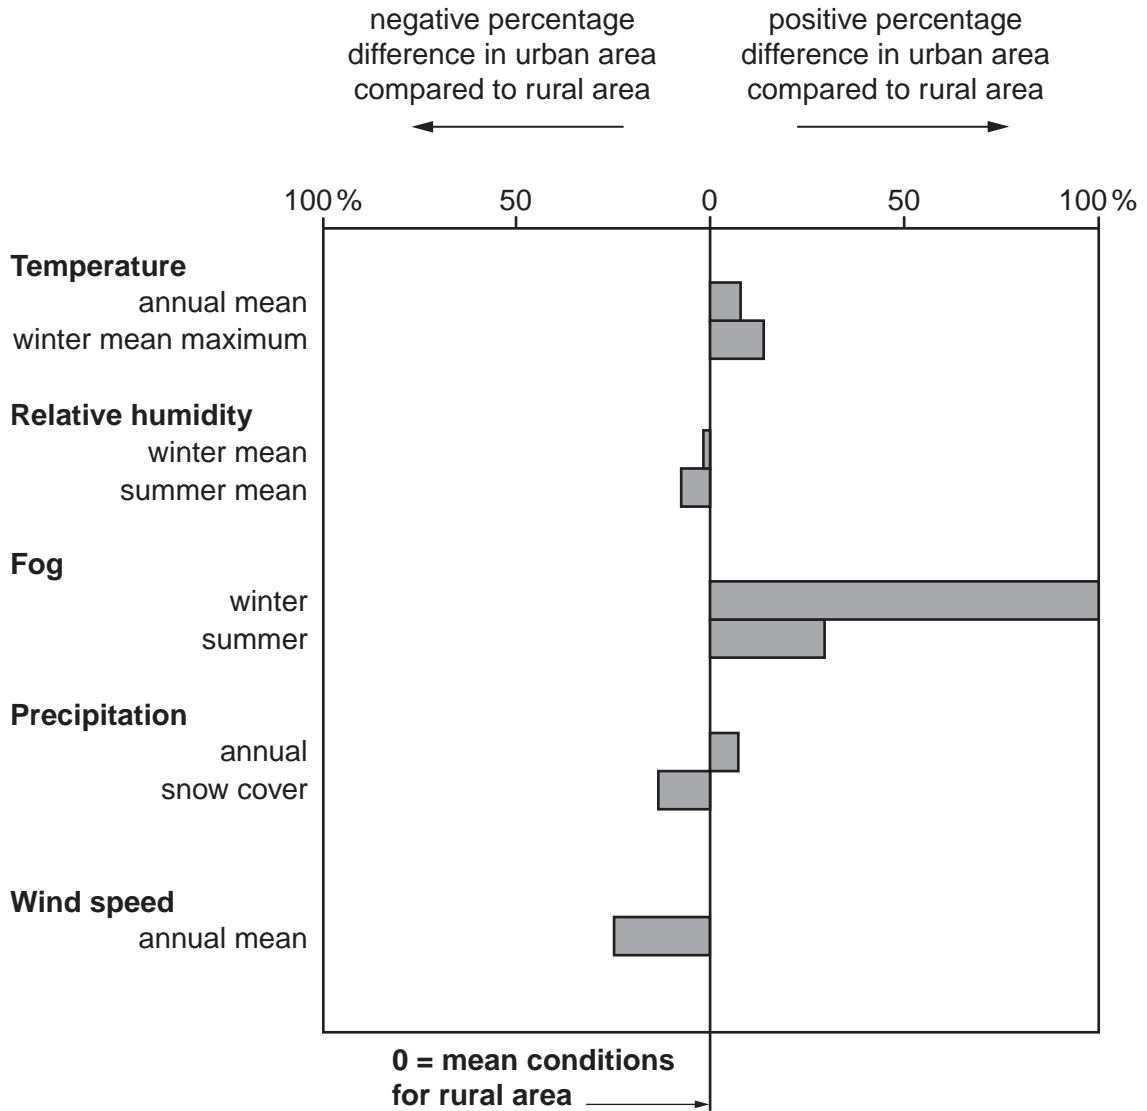

A cross-section of a meandering river channel

Fig. 2 for Question 2

Weather differences between a large urban area and a nearby rural area

Photograph A for Question 3

Mass movement in East Yorkshire, UK

Fig. 3 for Question 4

Fertility rate and GDP per person, 2007

Fig. 4 for Question 5

Top 10 source countries of refugees, 2006

Key

Vietnam source country
370 000 estimated number of refugees

Photograph B for Question 6

Part of Rio de Janeiro, Brazil, an NIC in South America