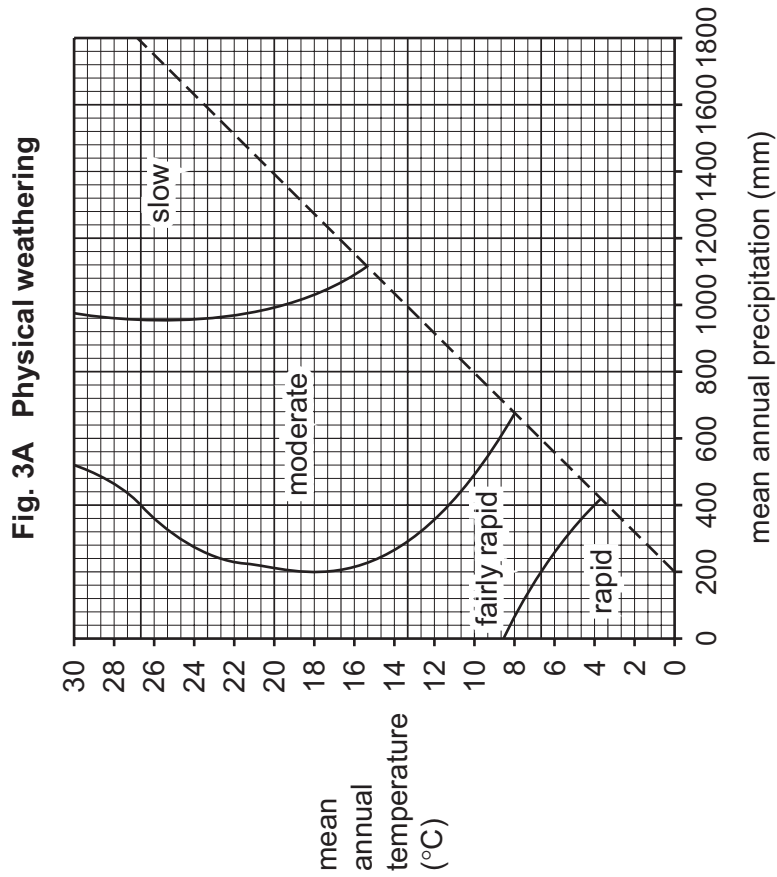

Table 1 for Question 4

Population statistics for India, 2001

	birth rate per 1000 population	death rate per 1000 population	natural increase per 1000 population	infant mortality rate*
national	26.1	8.7	17.4	70
– rural	27.6	9.4	P	75
– urban	20.8	6.3	14.5	44