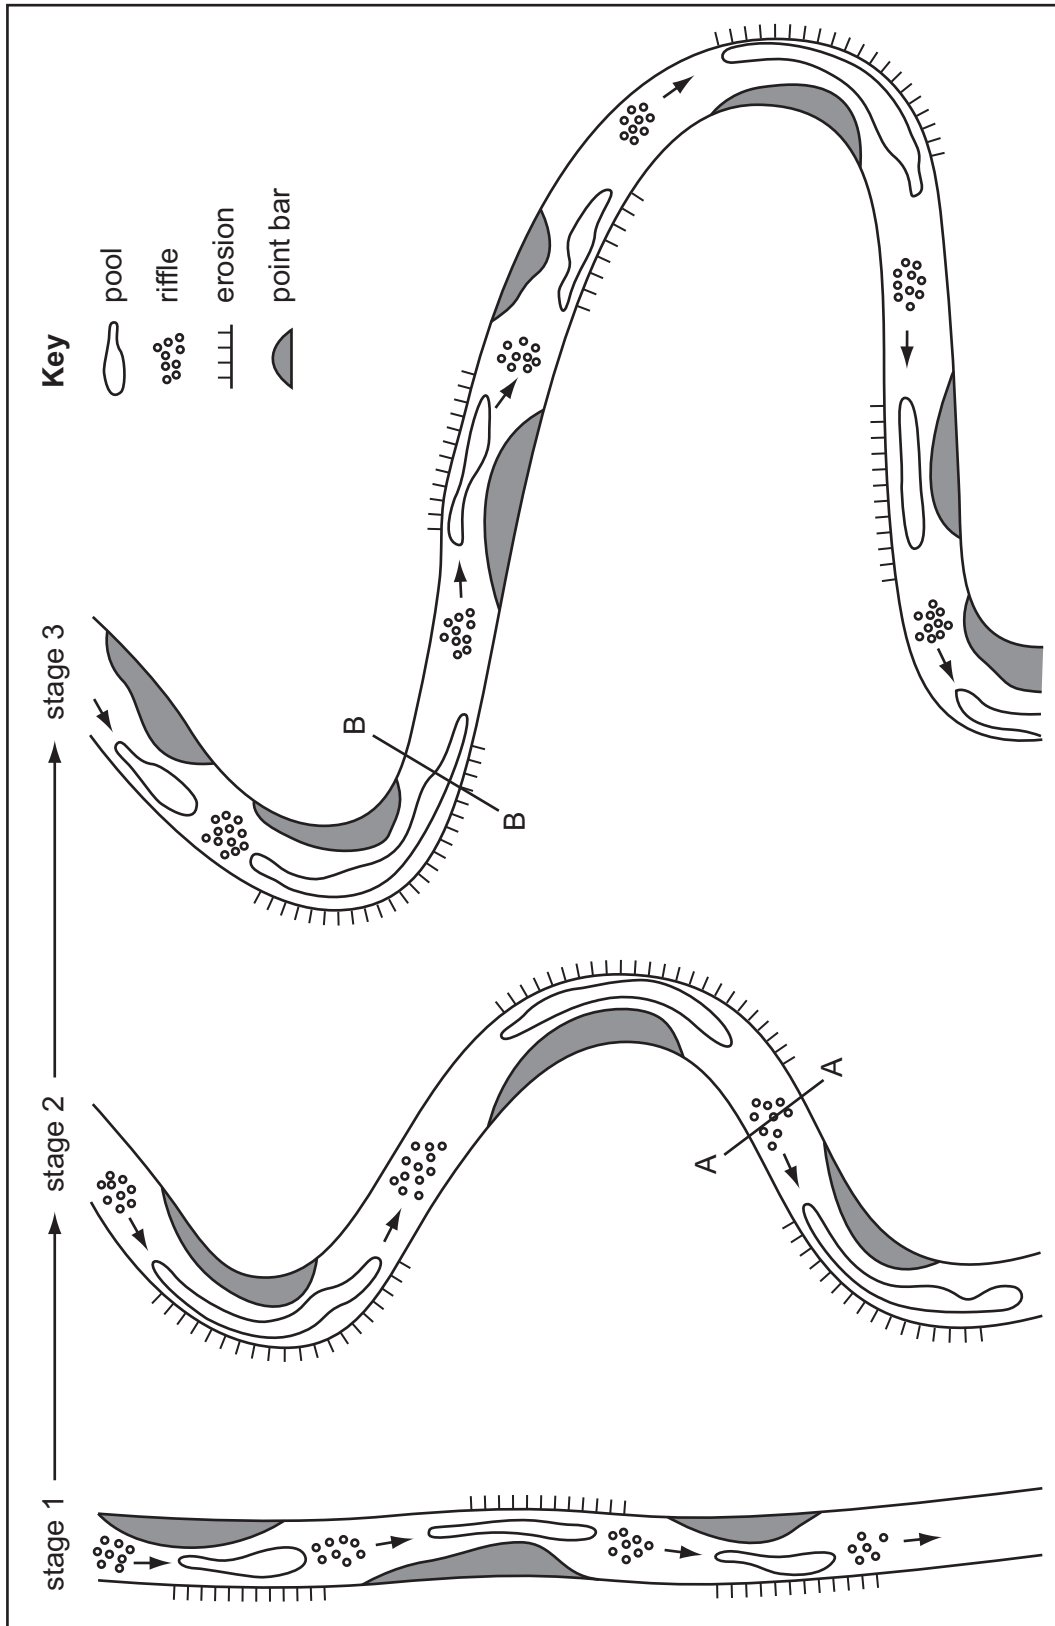

UNIVERSITY OF CAMBRIDGE INTERNATIONAL EXAMINATIONS
General Certificate of Education Advanced Subsidiary Level and Advanced Level

GEOGRAPHY

9696/01

Paper 1 Core Geography

May/June 2008

INSERT

3 hours

READ THESE INSTRUCTIONS FIRST

This Insert contains all the Figures and the Table referred to in the questions.

This document consists of **7** printed pages and **1** blank page.

Fig. 1 for Question 1

Fig. 2 for Question 2

Figs 3A and 3B for Question 3

* the number of deaths of children under one year of age, per 1000 live births per year

Fig. 4 for Question 5

The distribution of squatter settlements in Lima, Peru, 2004

Fig. 5 for Question 11

Changes in land values over time in an industrial city in an MEDC