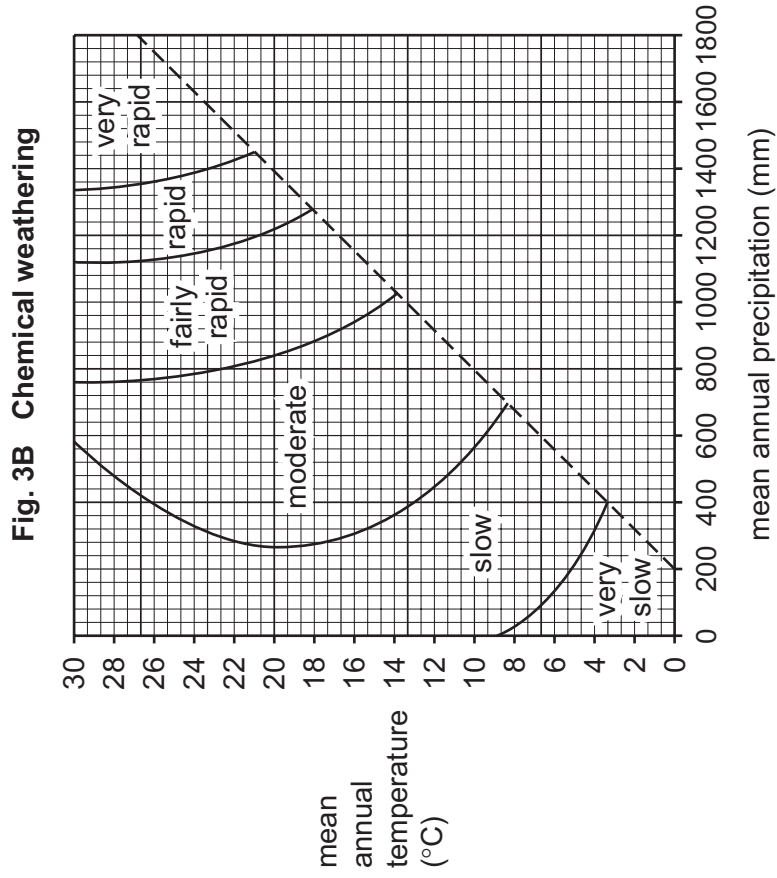

Table 1 for Question 4

Population statistics for India, 2001

	birth rate per 1000 population	death rate per 1000 population	natural increase per 1000 population	infant mortality rate*
national	26.1	8.7	17.4	70
– rural	27.6	9.4	P	75
– urban	20.8	6.3	14.5	44