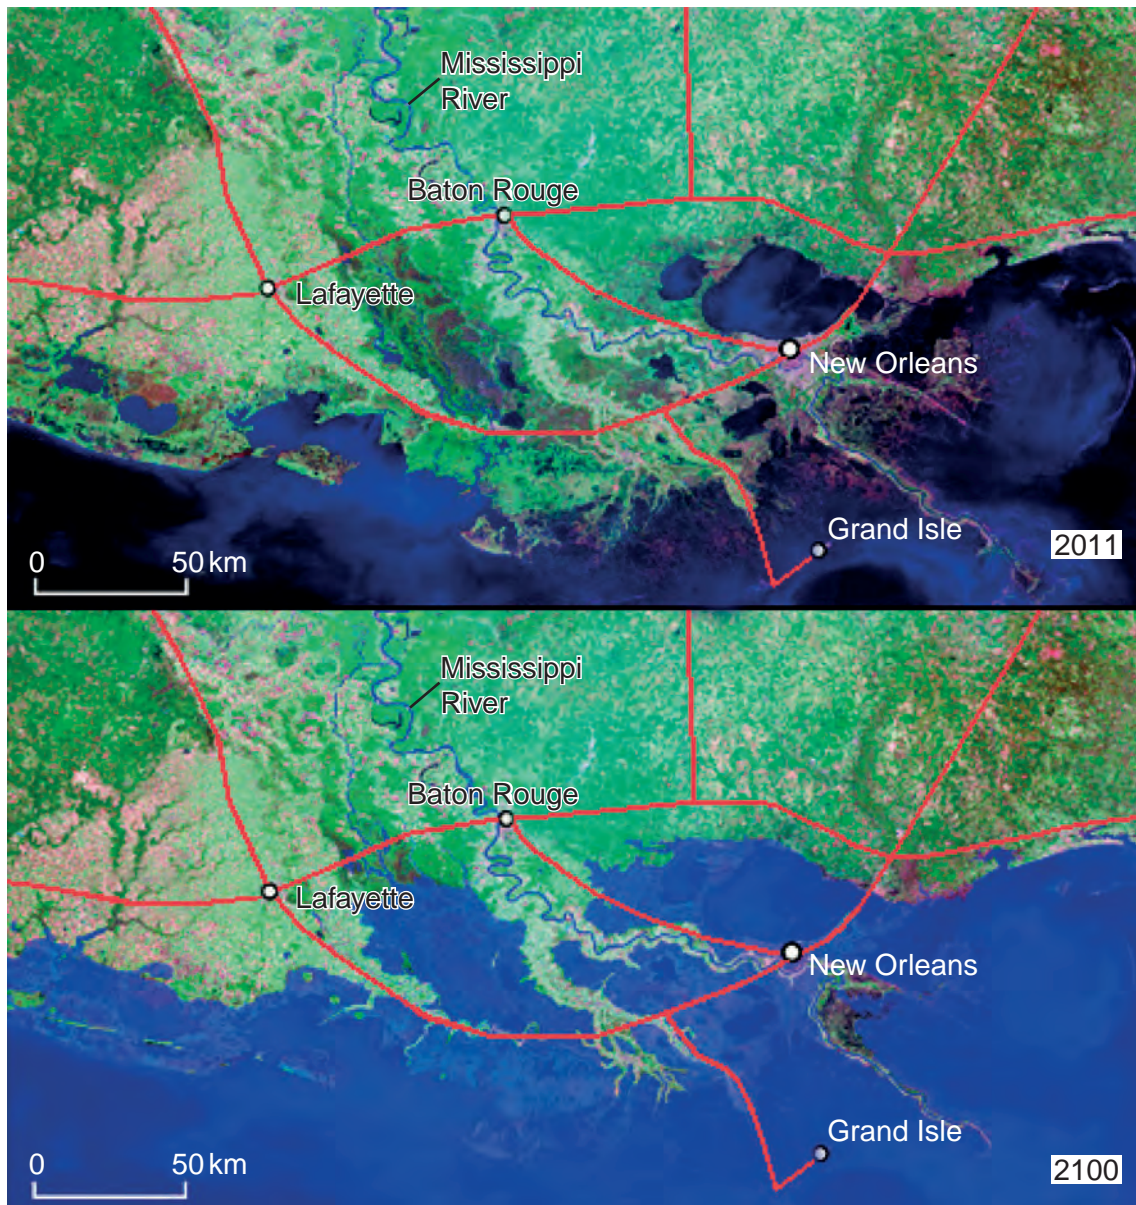

The Kariba Dam supplies 1266 MW of electricity to parts of both Zambia (including the Copperbelt) and Zimbabwe.

Fig. 1.2

**Fig. 2.1**

Camargue is one of the largest areas of wetlands in Europe, in which numerous fragile ecosystems interpenetrate. This exceptional biological richness is produced by water and salt inputs into soil through periodic flooding.

The area is of international interest in terms of its vegetation and habitats, which are also essential for the protection of migratory birds.

**Fig. 2.3**

Fig. 4.1