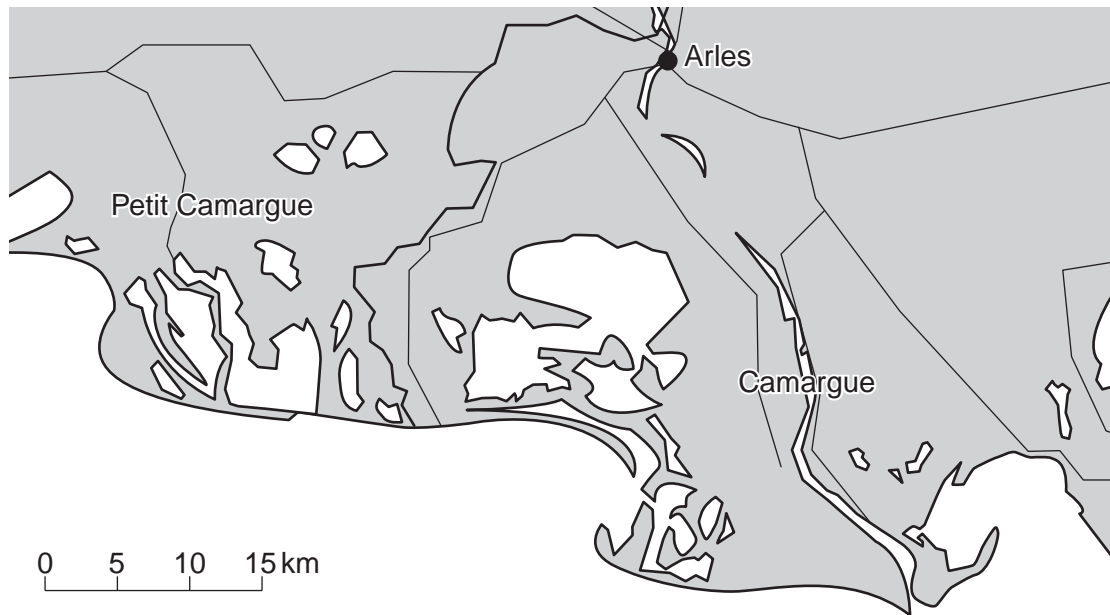

The Kariba Dam supplies 1266 MW of electricity to parts of both Zambia (including the Copperbelt) and Zimbabwe.

Fig. 1.2

**Fig. 2.1**

Camargue is one of the largest areas of wetlands in Europe, in which numerous fragile ecosystems interpenetrate. This exceptional biological richness is produced by water and salt inputs into soil through periodic flooding.

The area is of international interest in terms of its vegetation and habitats, which are also essential for the protection of migratory birds.

**Fig. 2.3**

Fig. 4.1