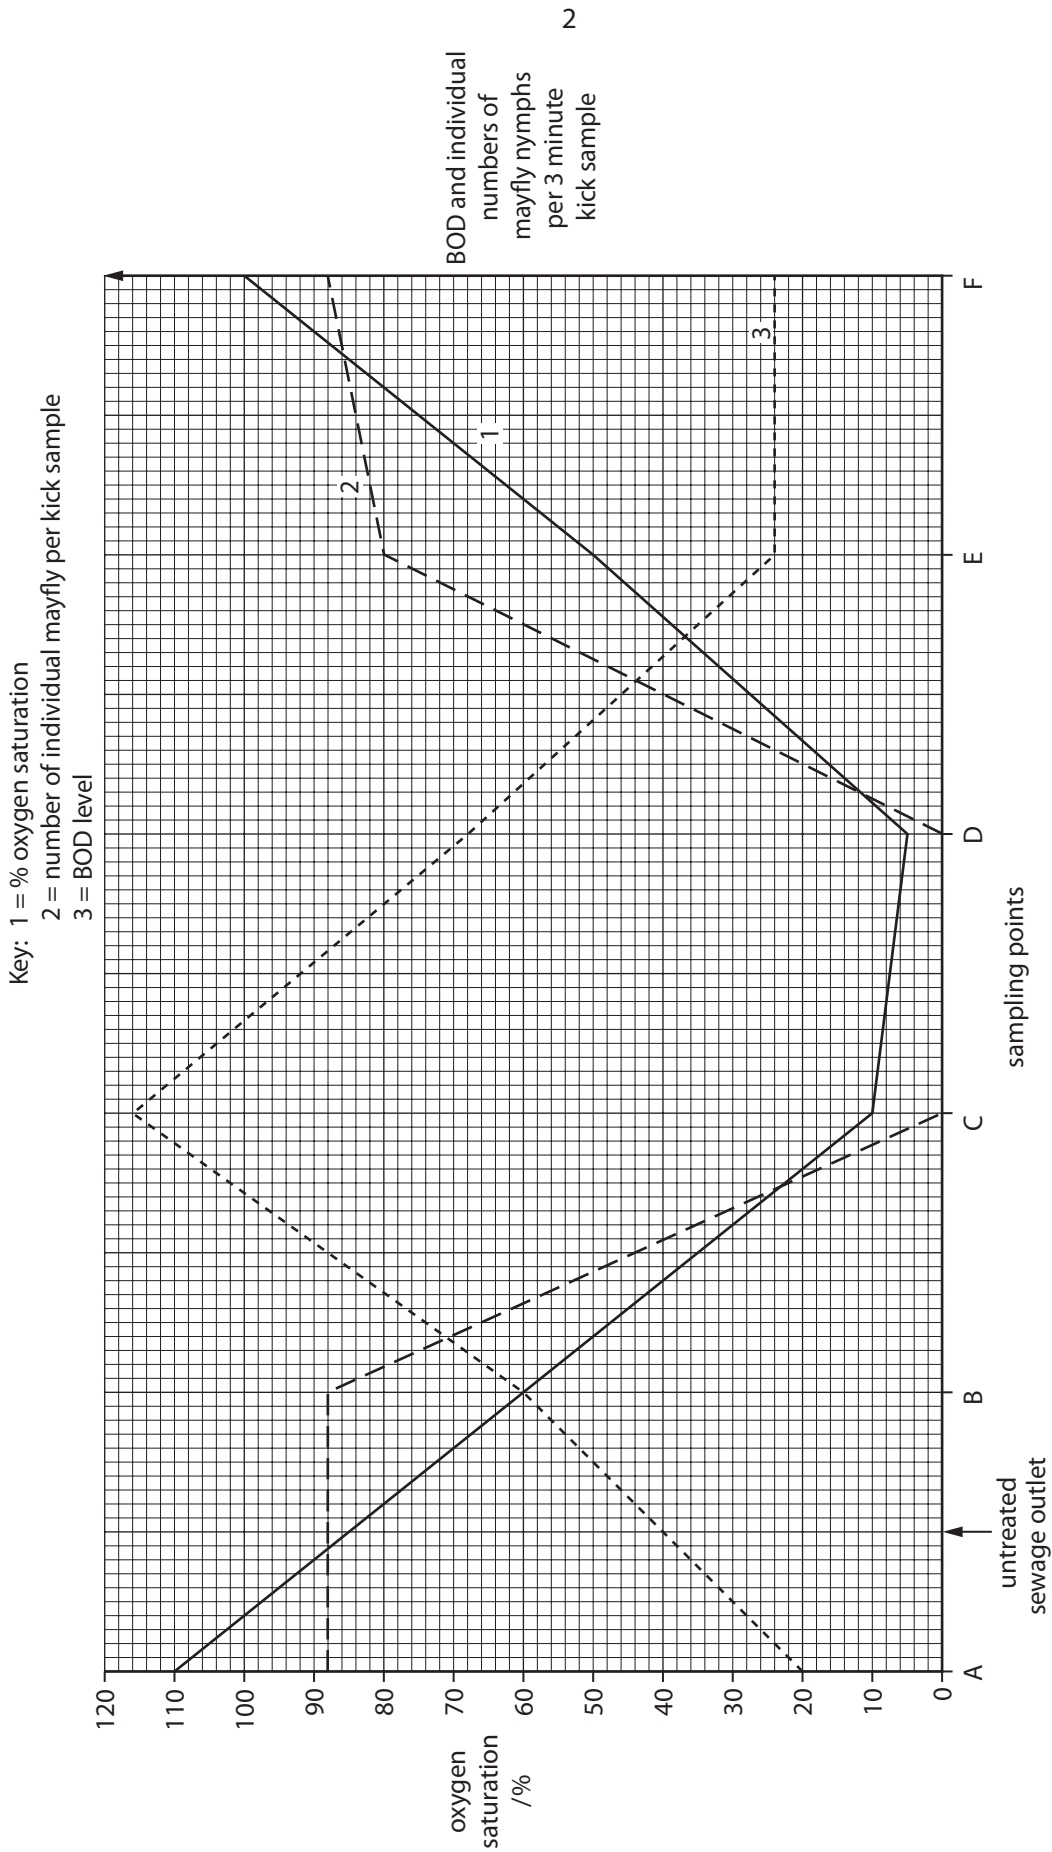

Afternoon

1 hour 30 minutes

INSTRUCTIONS TO CANDIDATES

- This insert contains Fig. 1.1.

This insert consists of 2 printed pages.

Fig. 1.1

Permission to reproduce items where third-party owned material protected by copyright is included has been sought and cleared where possible. Every reasonable effort has been made by the publisher (OCR) to trace copyright holders, but if any items requiring clearance have unwittingly been included, the publisher will be pleased to make amends at the earliest possible opportunity.